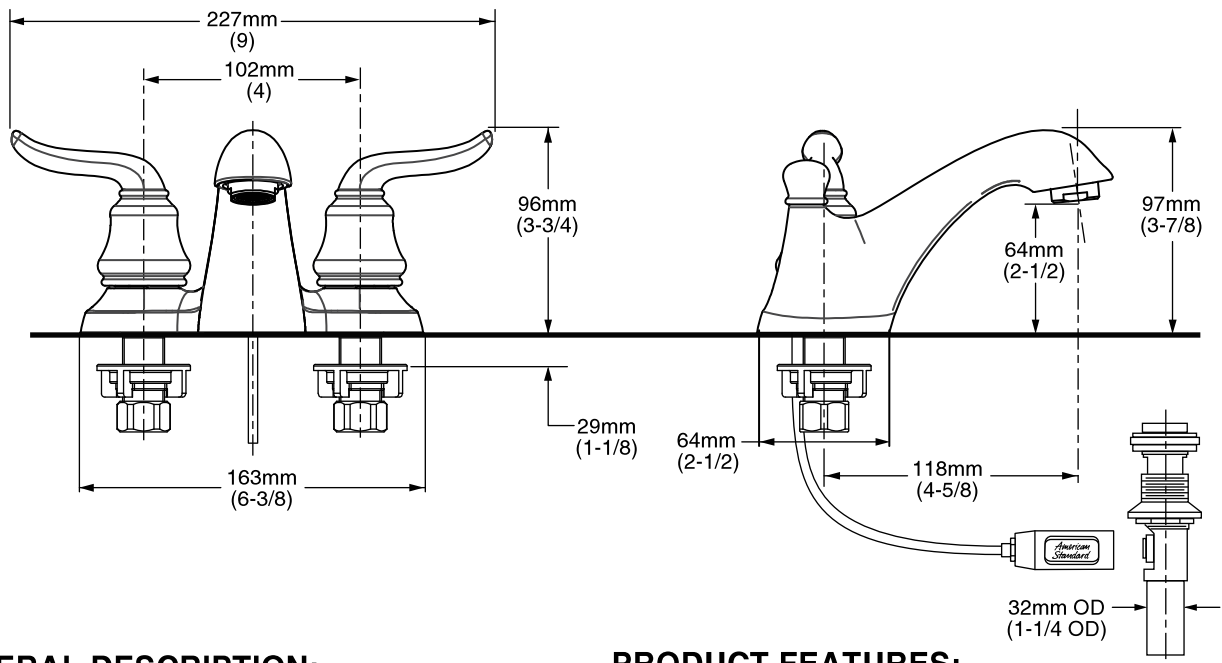

**MODEL NUMBER:**

- **4508.201 Princeton 2 Handle Centerset**  
Metal Speed Connect® Pop-up drain.  
Metal Lever handles.

**GENERAL DESCRIPTION:**

Centerset lavatory faucet on 4" centers. 1/4 turn washerless ceramic disc valve cartridges. Durable cast brass waterways with one-half inch male inlet shanks. Metal body. Color matched underbody. Metal lever handles. 20 inch (500mm) long flexible stainless steel drain cable is pre-assembled to faucet body. Metal Speed Connect® drain body with 1-1/4 inch (32mm) tail piece. 1.5 gpm/5.7L/min. maximum flow rate.

**Low Lead:** Meets NSF Standard 61/Section 9 & Prop 65 lead requirements.

**Exclusive Speed Connect Metal Drain:**

- Fewer Parts - installs in less time.
- No adjustments required - seals the first time, every time.
- Flexible stainless steel cable - installs effortlessly in tight spaces.

**Longer Spout:** Provides extended reach into lavatory.

**Choice of Finishes:** Available in Polished Chrome, Blackened Bronze (PVD) or Satin Nickel (PVD).

**SUGGESTED SPECIFICATION:**

Two-handle 4" centerpiece lavatory faucet shall feature a cast brass waterway. Shall also feature 1/4 turn washerless ceramic disc valve cartridges. Shall also feature a metal drain body with stainless steel cable actuation. Fitting shall be American Standard Model # 4508.201.\_\_\_\_\_.