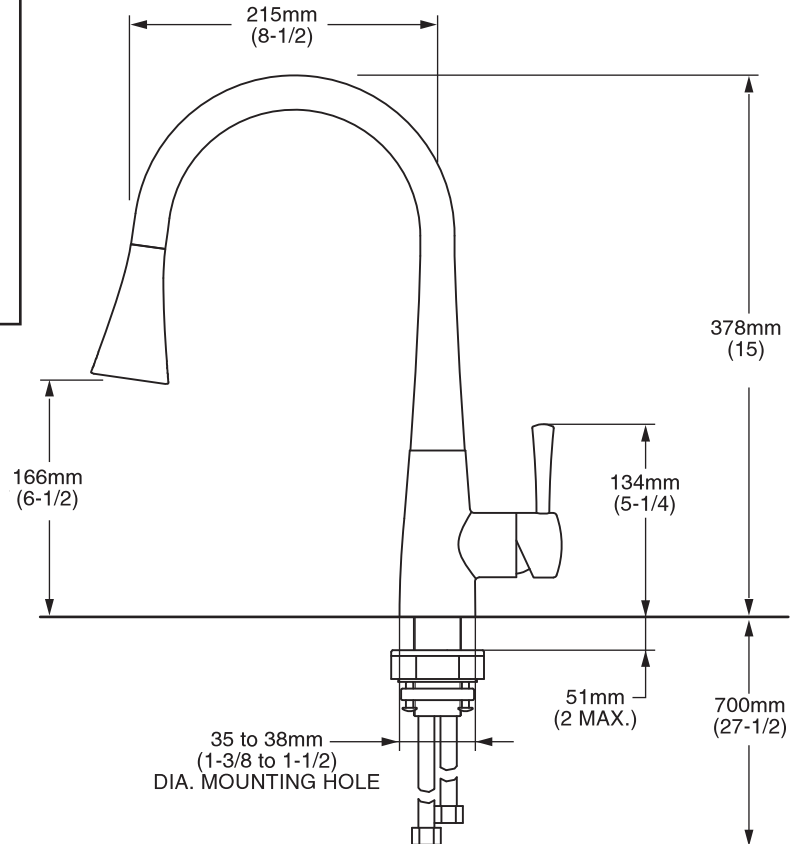

MODEL NUMBER:

- ☐ **4335.020 Kitchen Extender Faucet With Hi-Flow Spout**

GENERAL DESCRIPTION:

Forged brass body and brass swivel spout with metal lever handle. Swivel spray with adjustable spray pattern automatically extends when water is turned on and auto retracts when water is turned off. Washerless 35mm ceramic disc valve cartridge. Brass mounting shank with brass fixation ring. Braided flexible supply hoses with 3/8" compression connectors. 2.2 gpm/8.3L/min. maximum flow rate.

PRODUCT FEATURES:

Ceramic Disc Valve Cartridge: Assures smooth, precise valve control and a lifetime of drip-free, maintenance free performance.

Brass Construction: Highest quality faucet materials for durability & long life.

Automatic Swivel Spray: Extends when water is turned on, retracts when water is turned off. Adjusts from stream to spray.

Memory Position Valving: Allows user to turn valve on and off at preferred temperature setting without readjusting handle position each time.

Low Lead: Meets NSF Standard 61/Section 9 & Prop 65 lead requirements.

Choice of Finishes: Choice of Polished Chrome and Stainless Steel (PVD).

SUGGESTED SPECIFICATION:

Single control kitchen faucet shall feature a forged brass body and brass swivel spout. Features an automatic swivel spray that extends when water is turned on and retracts when water is turned off. Shall also feature washerless ceramic disc valve cartridge. Fitting shall be American Standard Model # 4335.020._____.