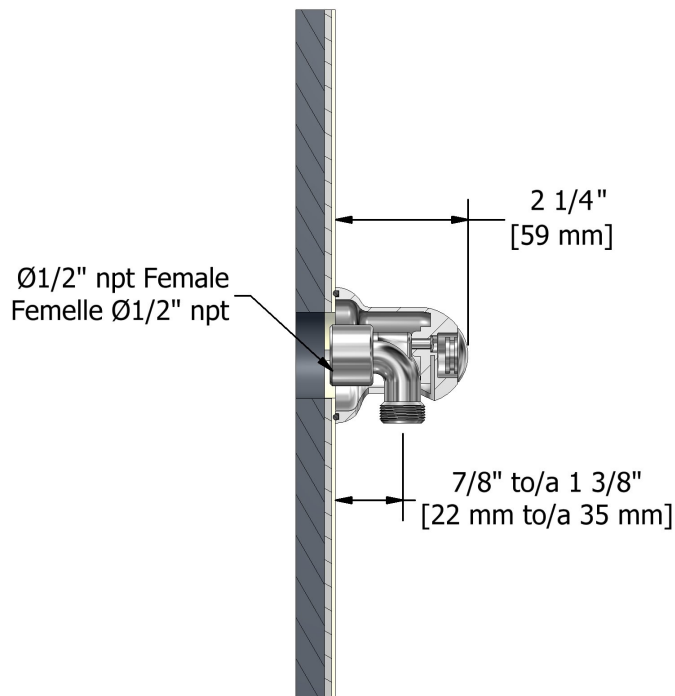

Sizes, models and finishes may differ from thoses presented.

Warranty

The Riobel inc. product carries a limited LIFETIME warranty on the finish Chrome, Gold (PVD), Brushed nickel (PVD), Night brushed (PVD), Polished nickel (PVD) and all working parts and is guaranteed from the initial date of purchase against all manufacturing defects. Other finished 1 year.

Customer Service

Ontario, West Canada : 888-287-5354 Quebec, Maritimes, United States : 866-473-8442

2014.05.01