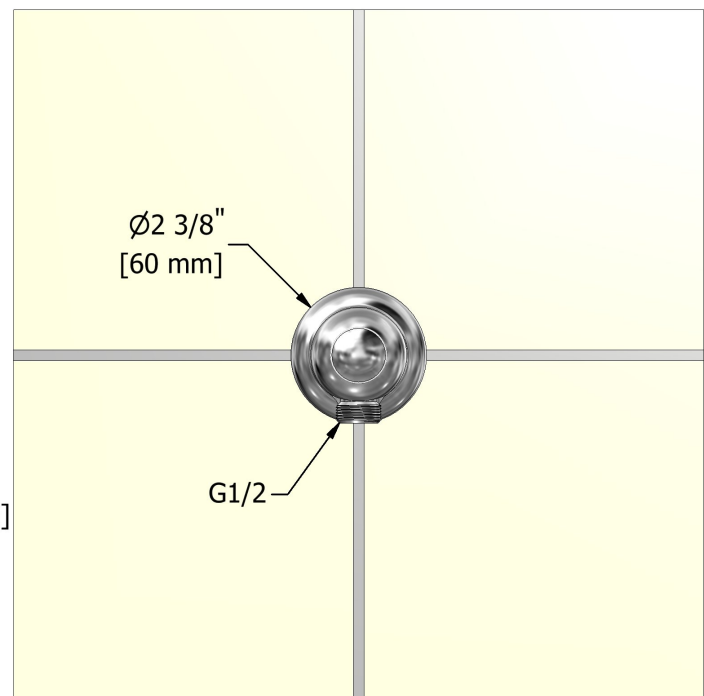

Sizes, models and finishes may differ from thoses presented.

Warranty

The Riobel inc. product carries a limited LIFETIME warranty on the finish Chrome, Gold (PVD), Brushed nickel (PVD), Night brushed (PVD), Polished nickel (PVD) and all working parts and is guaranteed from the initial date of purchase against all manufacturing defects. Other finished 1 year.

Customer Service

Ontario, West Canada : 888-287-5354 Quebec, Maritimes, United States : 866-473-8442

2014.05.01