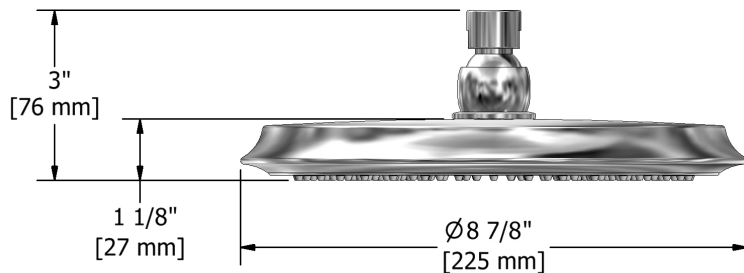

Sizes, models and finishes may differ from thoses presented.

Warranty

The Riobel inc. product carries a limited LIFETIME warranty on the finish Chrome, Gold (PVD), Brushed nickel (PVD), Night brushed (PVD), Polished nickel (PVD) and all working parts and is guaranteed from the initial date of purchase against all manufacturing defects. Other finished 1 year.

Customer Service

Ontario, West Canada : 888-287-5354 Quebec, Maritimes, United States : 866-473-8442

2014.05.01