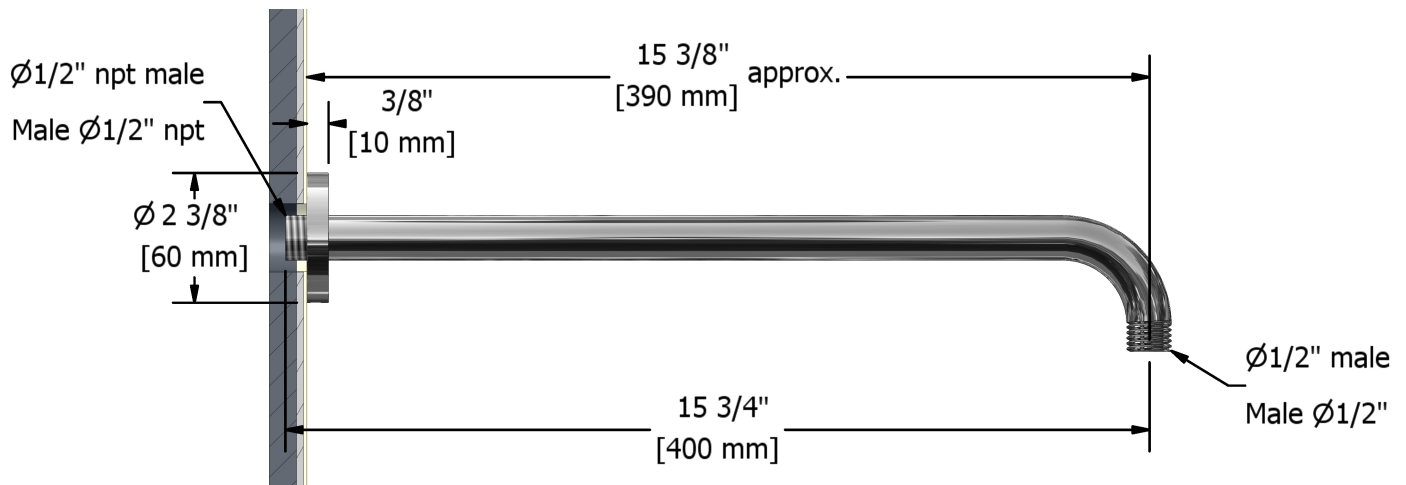

Sizes, models and finishes may differ from thoses presented.

Warranty

The Riobel inc. product carries a limited LIFETIME warranty on the finish Chrome, Gold (PVD), Brushed nickel (PVD), Night brushed (PVD), Polished nickel (PVD) and all working parts and is guaranteed from the initial date of purchase against all manufacturing defects. Other finished 1 year.

Customer Service

Ontario, West Canada : 888-287-5354 Quebec, Maritimes, United States : 866-473-8442

2014.05.01