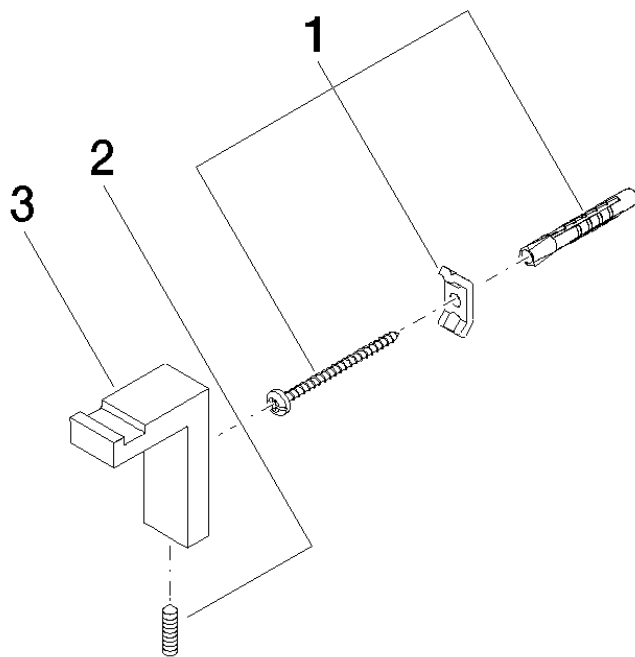

### Product specifications

- Height 2 3/8"
- 1 3/4" projection

**Exploded assembly drawing**

**Order quantity**

<b>No.</b>	<b>Article number</b>	<b>Name</b>	<b>Installation quantity</b>
<b>1</b>	0517207160090	fixing set	1
<b>2</b>	09311111490	pin	1
<b>3</b>	081860526ff	hook	1