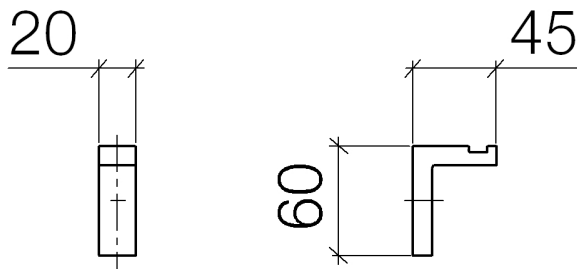

### Product specifications

- Height 2 3/8"
- 1 3/4" projection

**Exploded assembly drawing**

**Order quantity**

<b>No.</b>	<b>Article number</b>	<b>Name</b>	<b>Installation quantity</b>
<b>1</b>	0517207160090	fixing set	1
<b>2</b>	09311111490	pin	1
<b>3</b>	081860526ff	hook	1