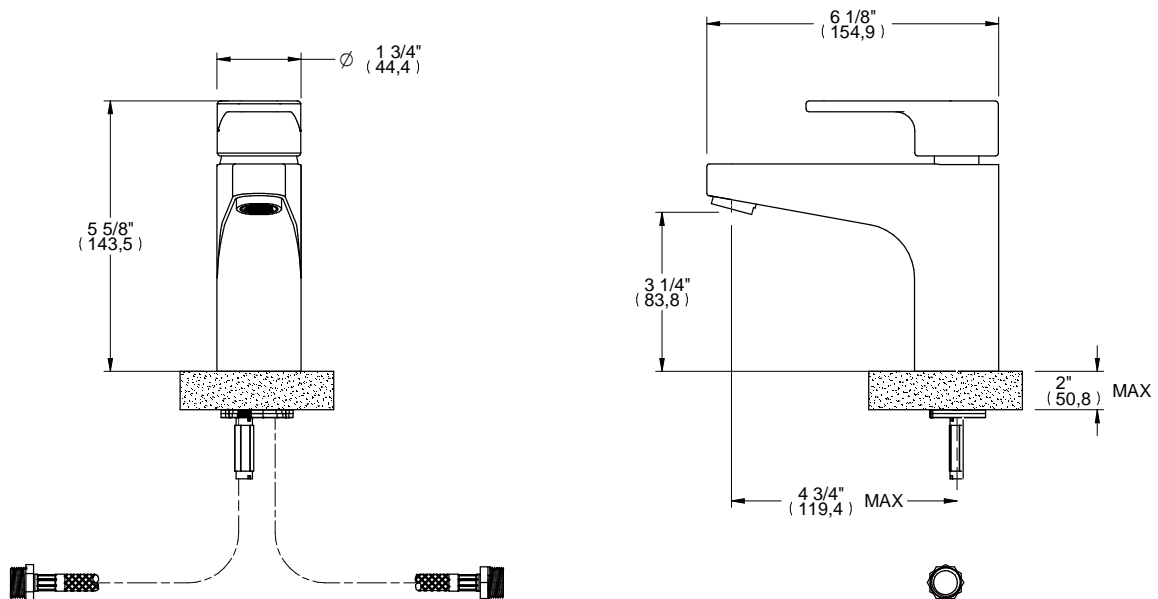

*CAL*Green

L1

ALTMANS RESERVES THE RIGHT TO MODIFY AND CHANGE SPECIFICATIONS AT ANY TIME. PLEASE VERIFY DIMENSIONS PRIOR TO INSTALLATION.

Features

- Available in Chrome & Xsn
- Low Lead Brass Construction
- Ceramic Cartridge
- Flexible Connections for Easy Installation
- 15" Hose reach

Through-Hole Specifications

Spout: $\varnothing 1 \frac{1}{4}"$ MAX

DIMENSIONS SHOWN TO NEAREST 1/16"