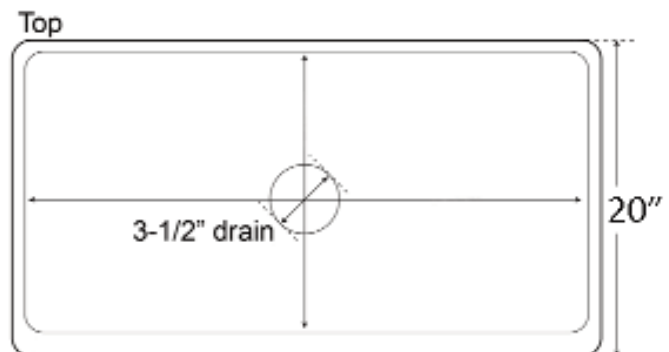

BAILEY 30" SINGLE BOWL FARMHOUSE SINK

Cat. No
FSSSB2030-SS

W: 30"
D: 20"
H: 10-1/4"

Features:

- ▶ Solid 16 gauge, 304 grade metal construction
- ▶ Tight radius corners
- ▶ Easy maintenance with matte finish
- ▶ Mounting clips included
- ▶ Template is included
- ▶ Insulated for sound reduction
- ▶ Rim width is 1"
- ▶ Drain is 3-1/2"

Compliance Certification
Meets or exceeds the following
specifications: ASME
A112.19.3-2001 for Stainless Steel.

***Please do NOT cut hole without
template or actual product.**

Interior Dimensions:

Basin Interior: 28" W x 18"D
Basin Depth: 10"

Dimensions of fixture are nominal and may vary within the range of tolerances established by ANSI Standard A112.19.2. Dimensions and specifications subject to change without notice.