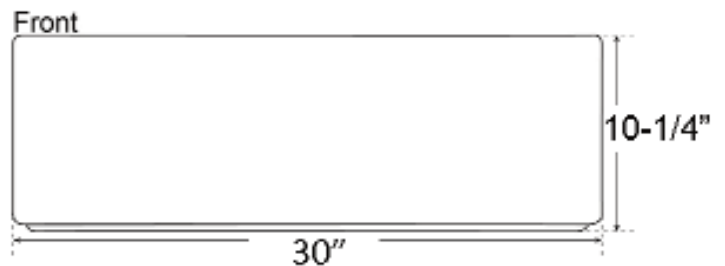

BAILEY 30" SINGLE BOWL FARMHOUSE SINK

Cat. No
FSSSB2030-SS

W: 30"
D: 20"
H: 10-1/4"

Features:

- ▶ Solid 16 gauge, 304 grade metal construction
- ▶ Tight radius corners
- ▶ Easy maintenance with matte finish
- ▶ Mounting clips included
- ▶ Template is included
- ▶ Insulated for sound reduction
- ▶ Rim width is 1"
- ▶ Drain is 3-1/2"

Compliance Certification
Meets or exceeds the following
specifications: ASME
A112.19.3-2001 for Stainless Steel.

***Please do NOT cut hole without
template or actual product.**

Interior Dimensions:

Basin Interior: 28" W x 18"D
Basin Depth: 10"