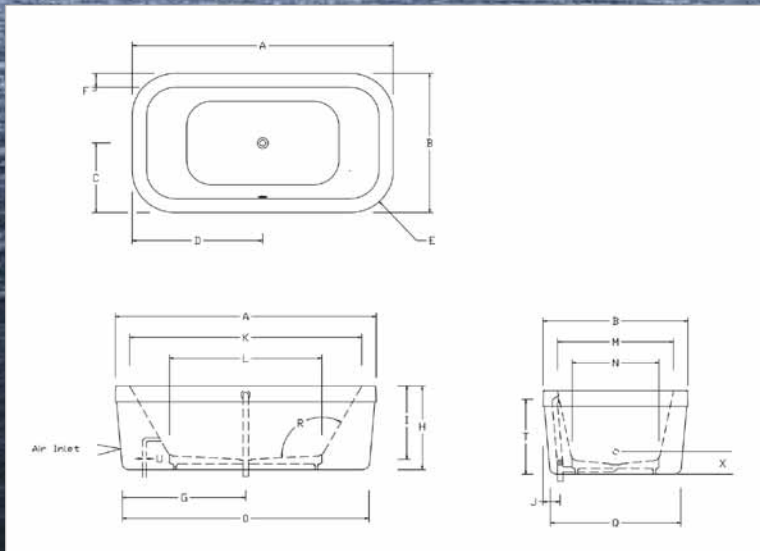

Model	AC	A	B	C	D	E	F
7240	√	72"	40"	20"	12½"	1¾"	1¾"
	G	H	I	J	K	L	M
	3⅝"	28"	23"	25"	67"	47"	36"
	N	O	P	Q	R	S	T
	25¼"	54"	12"	24"	122°	22"	12-8°
	U	V					
	1¾"	1"					
Water Cap.(empty)				Water Cap. (w/bather)			
91 gal.				76 gal.