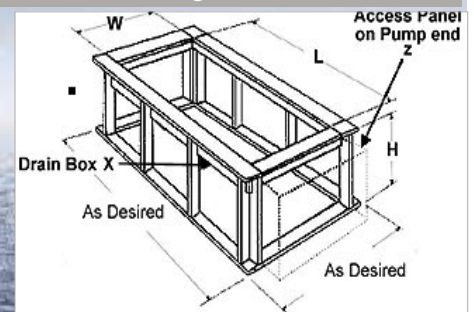

MATISSE - DROP-IN

MaestroTub – construction features:

- Acrylic models finished in 1/8" thick layer of deep lustrous acrylic.
- Extra thick reinforced fiberglass.
- Smooth anti-slip bottom
- Foam Fill sound insulator
- Integral waste & overflow
- 8 Fully directional adjustable PVC jets
- Anti-vortex safety suction.
- Color matched system trim
- HydroOzone ozone sanitation system
- Rigid PVC piping
- Pre-wired pump on pump platform (standard pup location only)
- Self draining pump and system
- Soft Touch electronic on/off control with 30-min. integral timer
- Integral E-Z Level platform facilitates installation
- Must be set in Mortar Base

The Green Company

Framing Dimension

Tub Opening Dimension

(L)ength	(W)idth	(H)eight
70"	38"	18"

*Disclaimer: Certain options or altering the pump/blower location may cause the pump/blower to extend beyond the tub decking.
 For cutout dimensions wait for unit to arrive.
 All specifications subject to change without notice.*