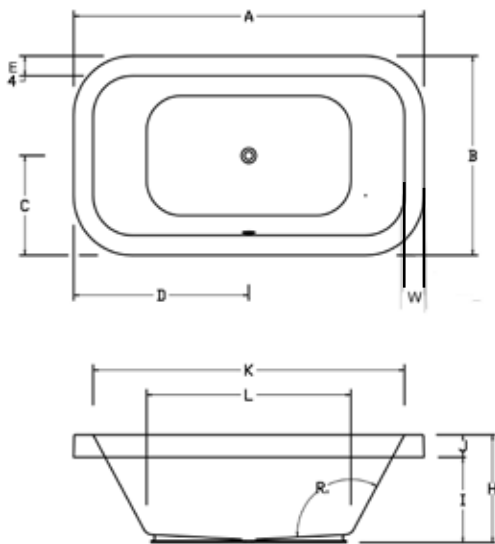

The Green Company

Framing Dimension

Tub Opening Dimension

(L)ength	(W)idth	(H)eight
70"	38"	18"

*Disclaimer: Certain options or altering the pump/blower location may cause the pump/blower to extend beyond the tub decking.
 For cutout dimensions wait for unit to arrive.
 All specifications subject to change without notice.*

Model	AC	A	B	C	D	E
7240	√	72"	40"	20"	36"	4"
	F	G	H	I	J	K
	N/A	3 5/8"	21"	17"	4"	65"
	L	M	N	O	P	Q
	42"	32"	23"	N/A	N/A	N/A
	R	S	T	U	V	W
	122°	N/A	N/A	N/A	N/A	3 1/2"
Water Capacity (empty)			Water Capacity (w/bather)			
91 gal.			76 gal.			