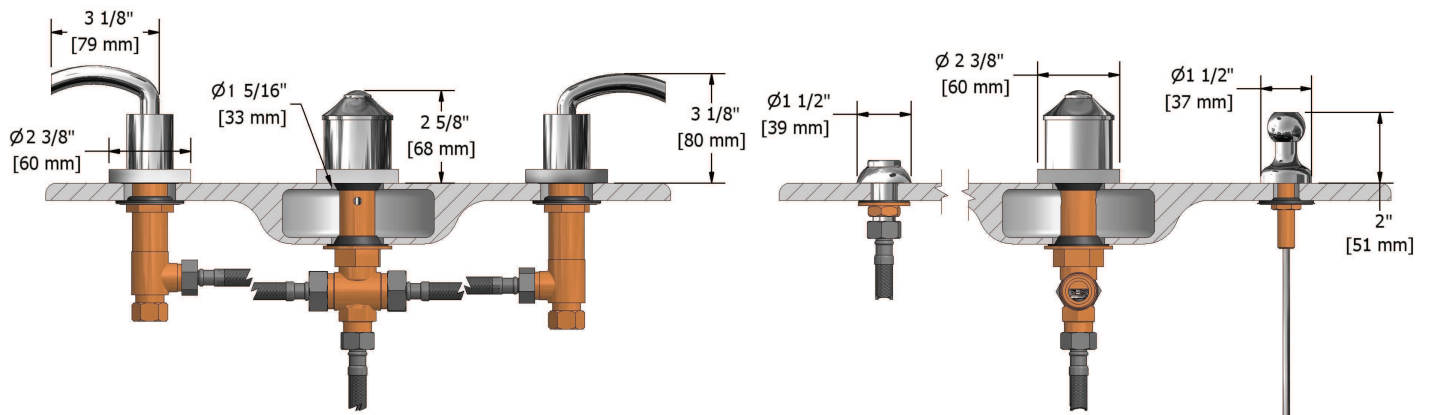

Sizes, models and finishes may differ from those presented.

Warranty

The Riobel inc. product carries a limited LIFETIME warranty on the finish Chrome, Gold (PVD), Brushed nickel (PVD), Night brushed (PVD), Polished nickel (PVD) and all working parts and is guaranteed from the initial date of purchase against all manufacturing defects. Other finished 1 year.

Customer Service

Ontario, West Canada : 888-287-5354 Quebec, Maritimes, United States : 866-473-8442