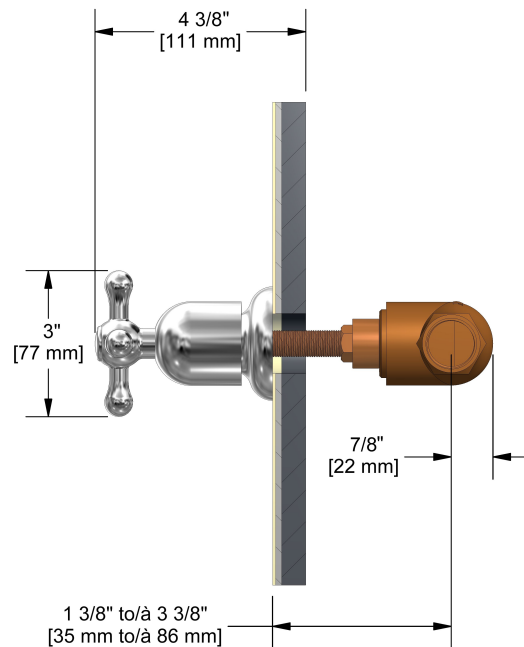

Sizes, models and finishes may differ from those presented.

Warranty

The Riobel inc. product carries a limited LIFETIME warranty on the finish Chrome, Gold (PVD), Brushed nickel (PVD), Night brushed (PVD), Polished nickel (PVD) and all working parts and is guaranteed from the initial date of purchase against all manufacturing defects. Other finished 1 year.

Customer Service

Ontario, West Canada : 888-287-5354 Quebec, Maritimes, United States : 866-473-8442