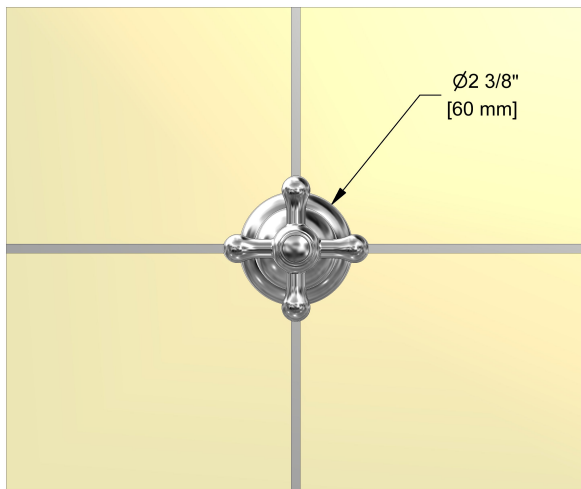

Sizes, models and finishes may differ from those presented.

Warranty

The Riobel inc. product carries a limited LIFETIME warranty on the finish Chrome, Gold (PVD), Brushed nickel (PVD), Night brushed (PVD), Polished nickel (PVD) and all working parts and is guaranteed from the initial date of purchase against all manufacturing defects. Other finished 1 year.

Customer Service

Ontario, West Canada : 888-287-5354 Quebec, Maritimes, United States : 866-473-8442