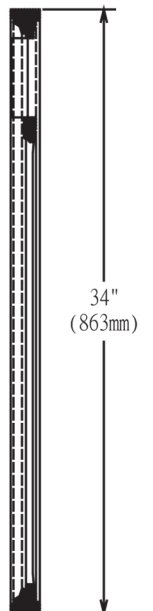

**152-M28**  
**28" Mirror**

SPECIFICATION SHEET

**Features**

Mirror : 5/8" Beveled edge  
 Materials: Ash solids with  
 mozambique veneers  
 Mounting: Wire  
 Glass: 25" x 24 3/4"

**Colors/ Finish**

152-Whiskey