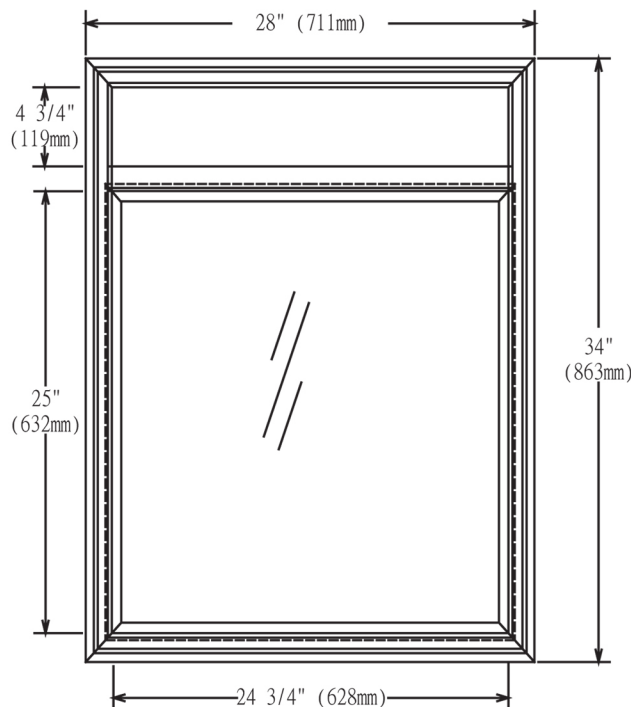

**152-M28**  
**28" Mirror**

SPECIFICATION SHEET

**Features**

Mirror : 5/8" Beveled edge  
 Materials: Ash solids with  
 mozambique veneers  
 Mounting: Wire  
 Glass: 25" x 24 3/4"

**Colors/ Finish**

152-Whiskey