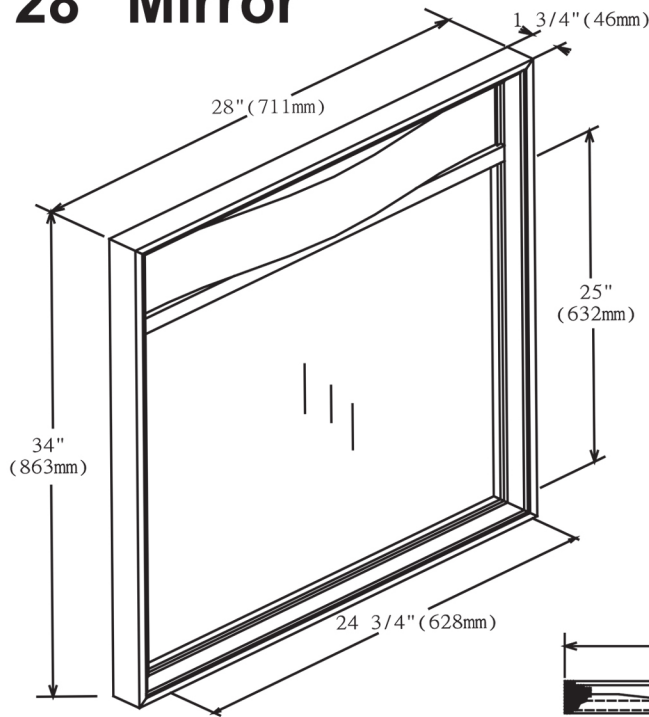

**152-M28**  
**28" Mirror**

SPECIFICATION SHEET

**Features**

Mirror : 5/8" Beveled edge  
 Materials: Ash solids with  
 mozambique veneers  
 Mounting: Wire  
 Glass: 25" x 24 3/4"

**Colors/ Finish**

152-Whiskey