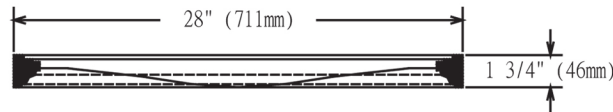

**152-M28**  
**28" Mirror**

SPECIFICATION SHEET

**Features**

Mirror : 5/8" Beveled edge  
 Materials: Ash solids with  
 mozambique veneers  
 Mounting: Wire  
 Glass: 25" x 24 3/4"

**Colors/ Finish**

152-Whiskey