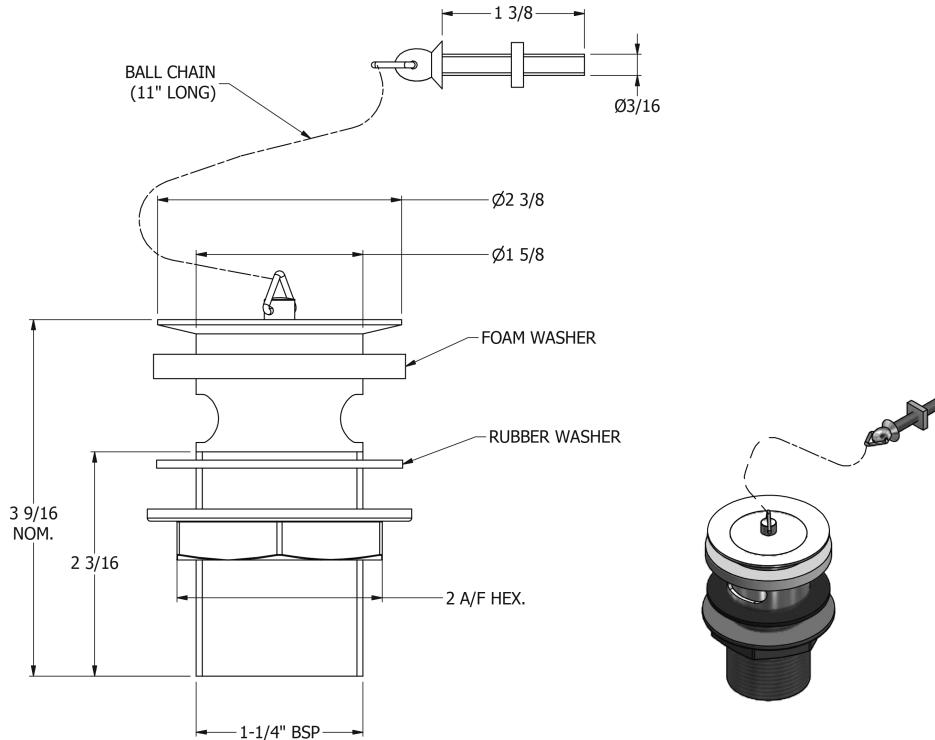

Finishes Available

Specification Drawing