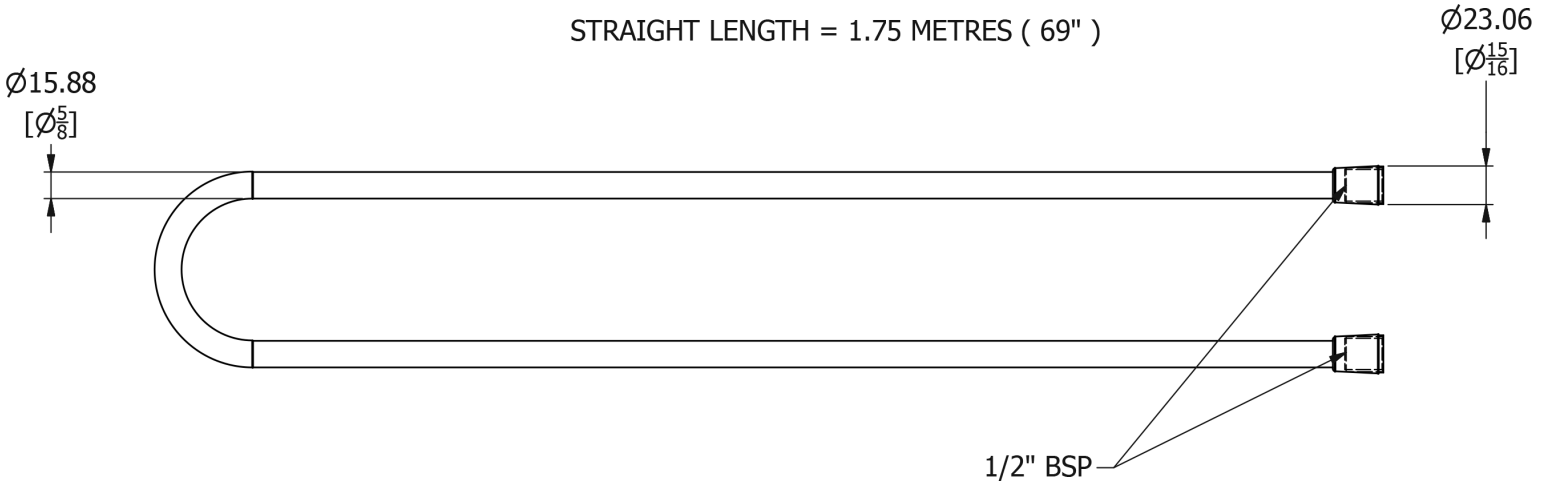

Specification Drawing

UK Customer Service
Leopold Street
Birmingham
B12 0UJ
Tel: +44 121 766 4200
Email: info@samuel-heath.com

US Customer Service
Federal I.D. No. 58-1504682
Email: usa@samuel-heath.com

Specification Enquiries
Design Centre Chelsea Harbour
1st Floor, North Dome, London
SW10 0XE
Tel: 020 7352 0249
Email: showroom@samuel-heath.com

1-17/06/2024