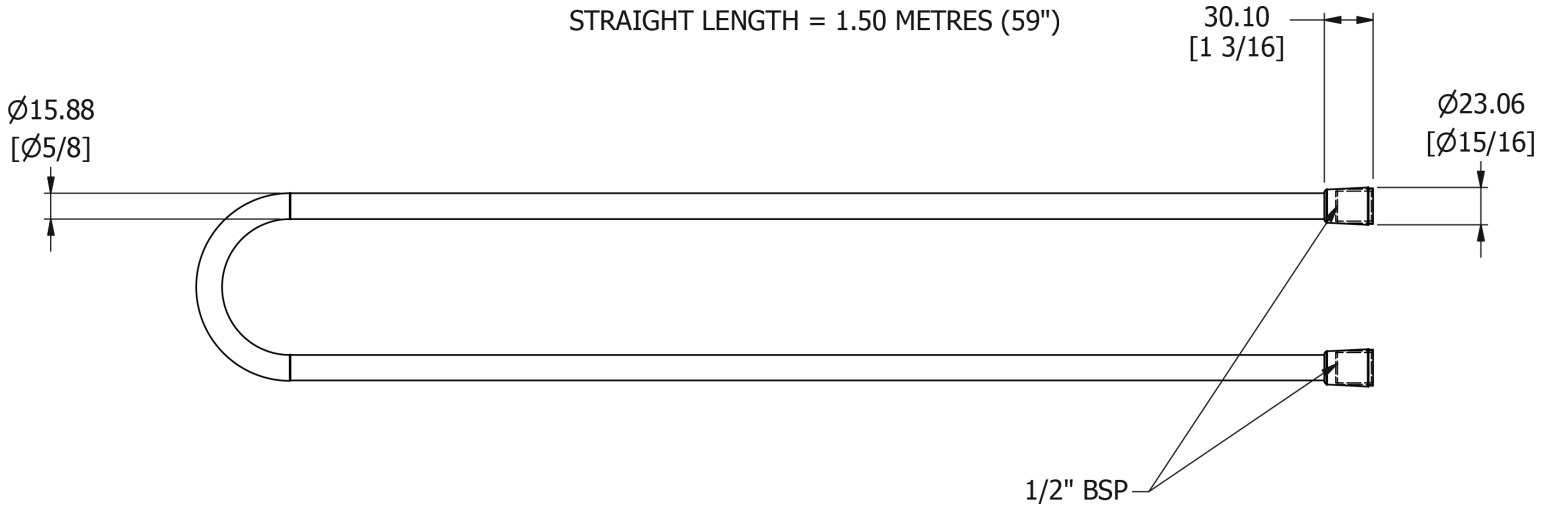

SAMUEL HEATH

Product Number: V941-CP

Description: 59" Braided hose

Standards

Finishes Available

Specification Drawing

UK Customer Service
Leopold Street
Birmingham
B12 0UJ
Tel: +44 121 766 4200
Email: info@samuel-heath.com