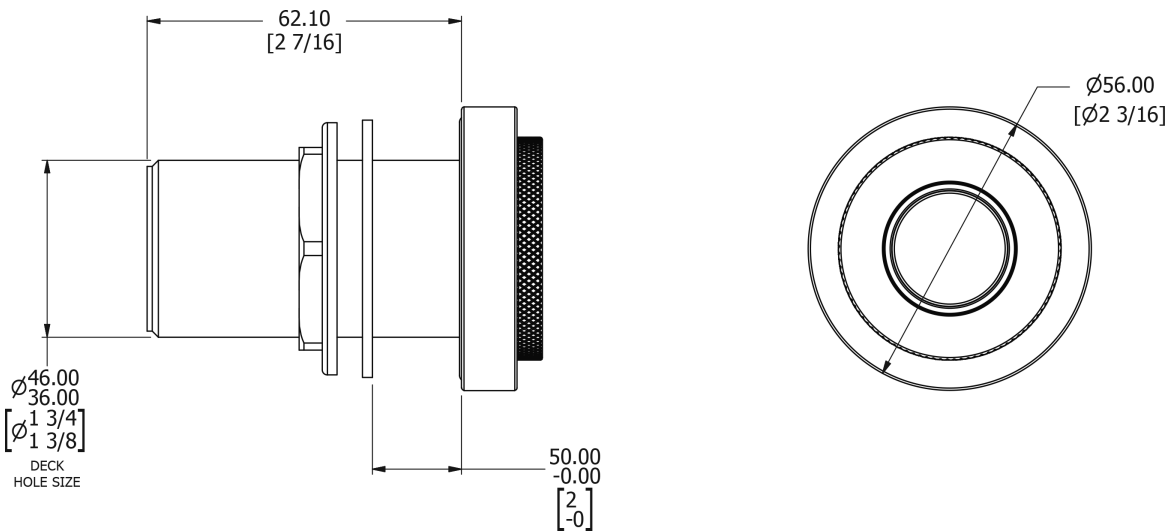

SAMUEL HEATH

Product Number: V780-K-CP

Description: Bath boss

Finishes Available

Control Options Available

Specification Drawing

UK Customer Service

Leopold Street
Birmingham
B12 0UJ
Tel: +44 121 766 4200
Email: info@samuel-heath.com