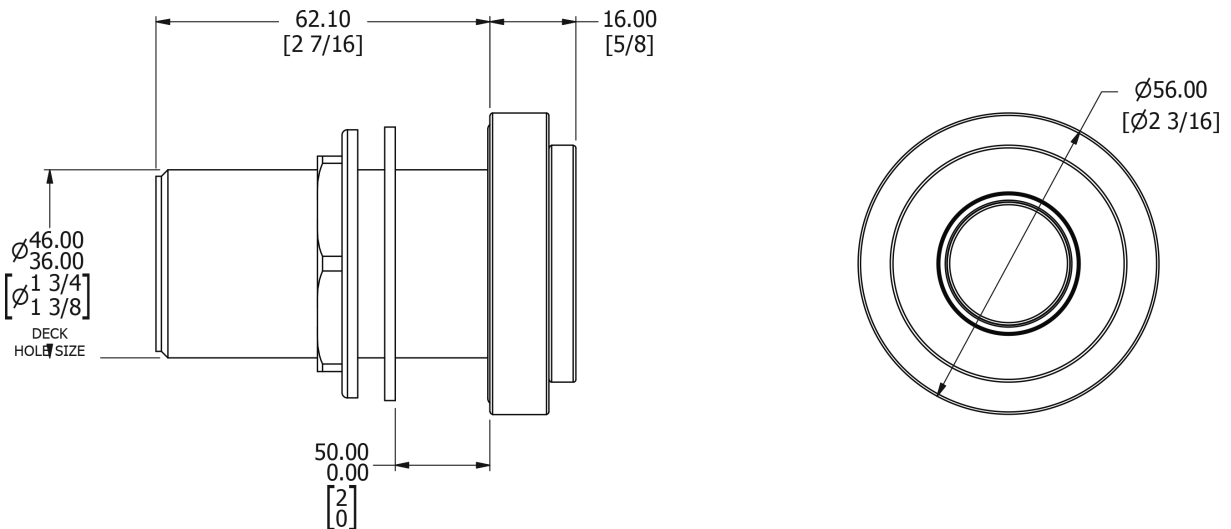

SAMUEL HEATH

Product Number: V780-F-CP

Description: Bath boss

Finishes Available

Control Options Available

Specification Drawing

UK Customer Service

Leopold Street
Birmingham
B12 0UJ
Tel: +44 121 766 4200
Email: info@samuel-heath.com