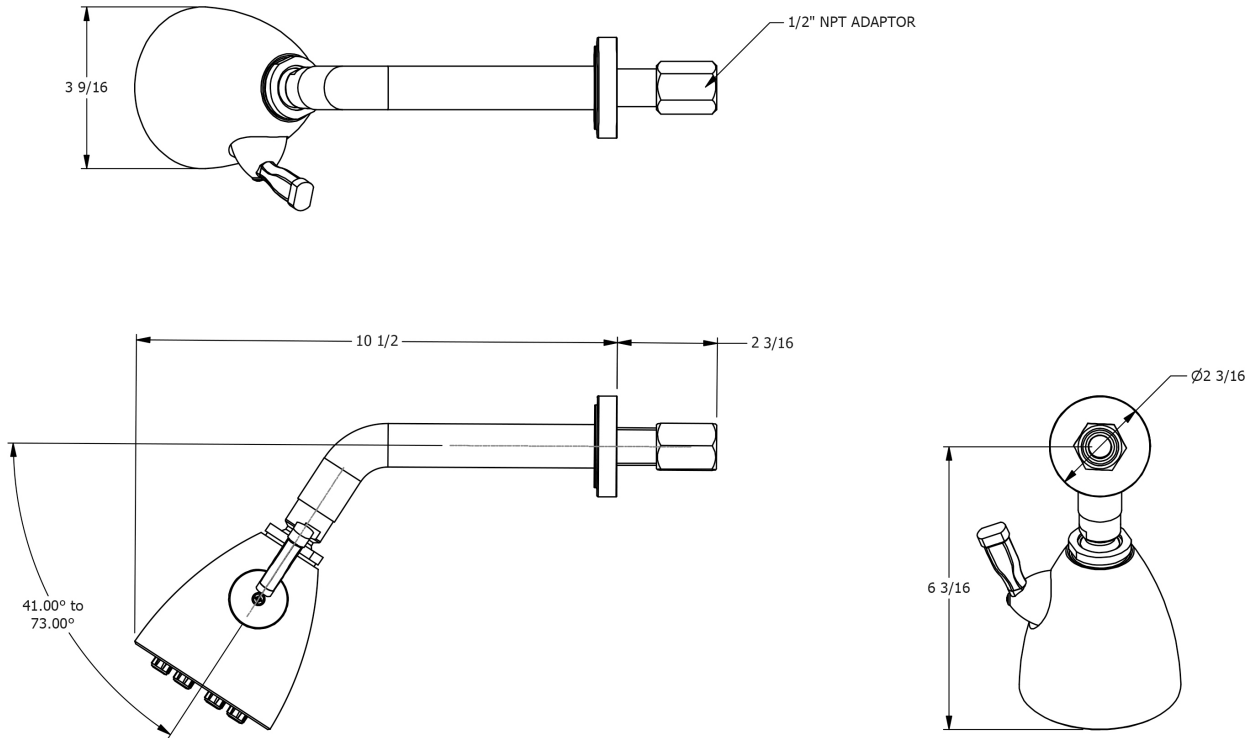

# SAMUEL HEATH

**Product Number:** V779-8A

**Description:** Adjustable easy clean shower head - 8 JET

## Specification Drawing