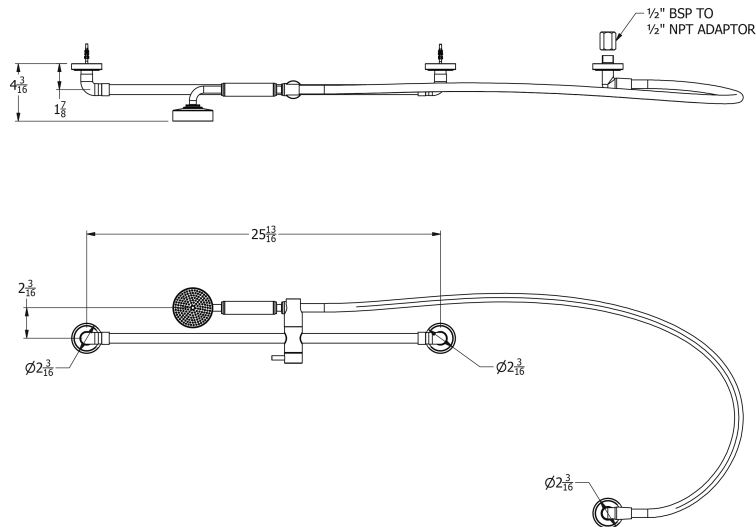

SAMUEL HEATH

Product Number: V770A-KITF-CP

Description: Slider rail kit

Finishes Available

Control Options Available

Specification Drawing

UK Customer Service

Leopold Street
Birmingham
B12 0UJ
Tel: +44 121 766 4200
Email: info@samuel-heath.com

US Customer Service

Federal I.D. No. 58-1504682
Email: usa@samuel-heath.com

Specification Enquiries

Design Centre Chelsea Harbour
1st Floor, North Dome, London
SW10 0XE
Tel: 020 7352 0249
Email: showroom@samuel-heath.com

1-30/04/2024