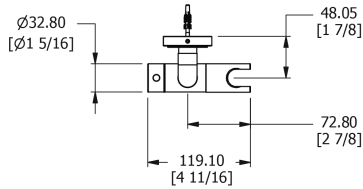

Specification Drawing

UK Customer Service

Leopold Street
Birmingham
B12 0UJ
Tel: +44 121 766 4200
Email: info@samuel-heath.com

US Customer Service

Federal I.D. No. 58-1504682
Email: usa@samuel-heath.com

Specification Enquiries

Design Centre Chelsea Harbour
1st Floor, North Dome, London
SW10 0XE
Tel: 020 7352 0249
Email: showroom@samuel-heath.com