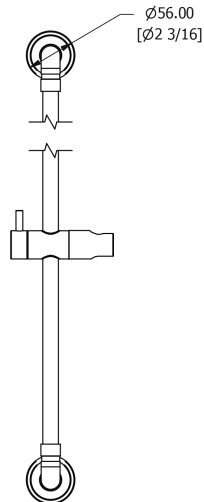

SAMUEL HEATH

Product Number: V770-CP

Description: Slider rail

Finishes Available

Specification Drawing

UK Customer Service

Leopold Street
Birmingham
B12 0UJ
Tel: +44 121 766 4200
Email: info@samuel-heath.com

US Customer Service

Federal I.D. No. 58-1504682
Email: usa@samuel-heath.com

Specification Enquiries

Design Centre Chelsea Harbour
1st Floor, North Dome, London
SW10 0XE
Tel: 020 7352 0249
Email: showroom@samuel-heath.com