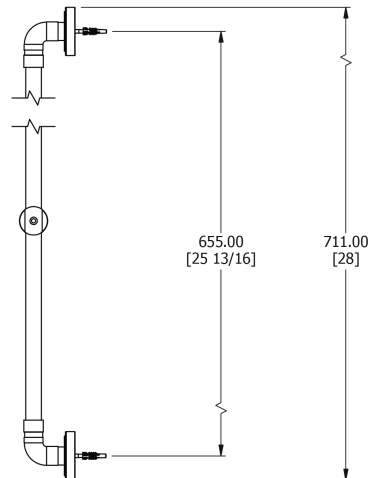

SAMUEL HEATH

Product Number: V770-CP

Description: Slider rail

Finishes Available

Specification Drawing

UK Customer Service

Leopold Street
Birmingham
B12 0UJ
Tel: +44 121 766 4200
Email: info@samuel-heath.com

US Customer Service

Federal I.D. No. 58-1504682
Email: usa@samuel-heath.com

Specification Enquiries

Design Centre Chelsea Harbour
1st Floor, North Dome, London
SW10 0XE
Tel: 020 7352 0249
Email: showroom@samuel-heath.com