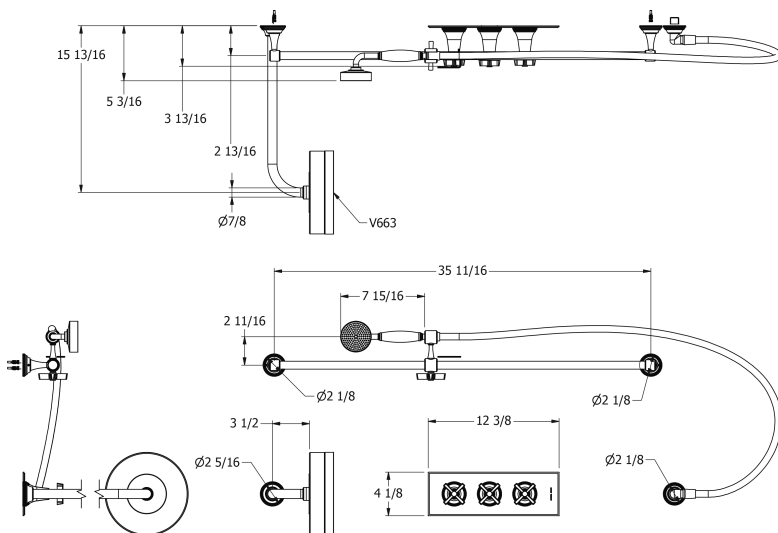

SAMUEL HEATH

Product Number: V6B1AXXB9

Description: 1/2" Concealed thermostatic shower - 2 volume controls

Finishes Available

Chrome Plate

Polished Nickel

Non Lacquered Brass

Antique Gold

Specification Drawing

Kit Components

V602-TXB

V654B-A

V662-A

V663

V664-A

V670-XB