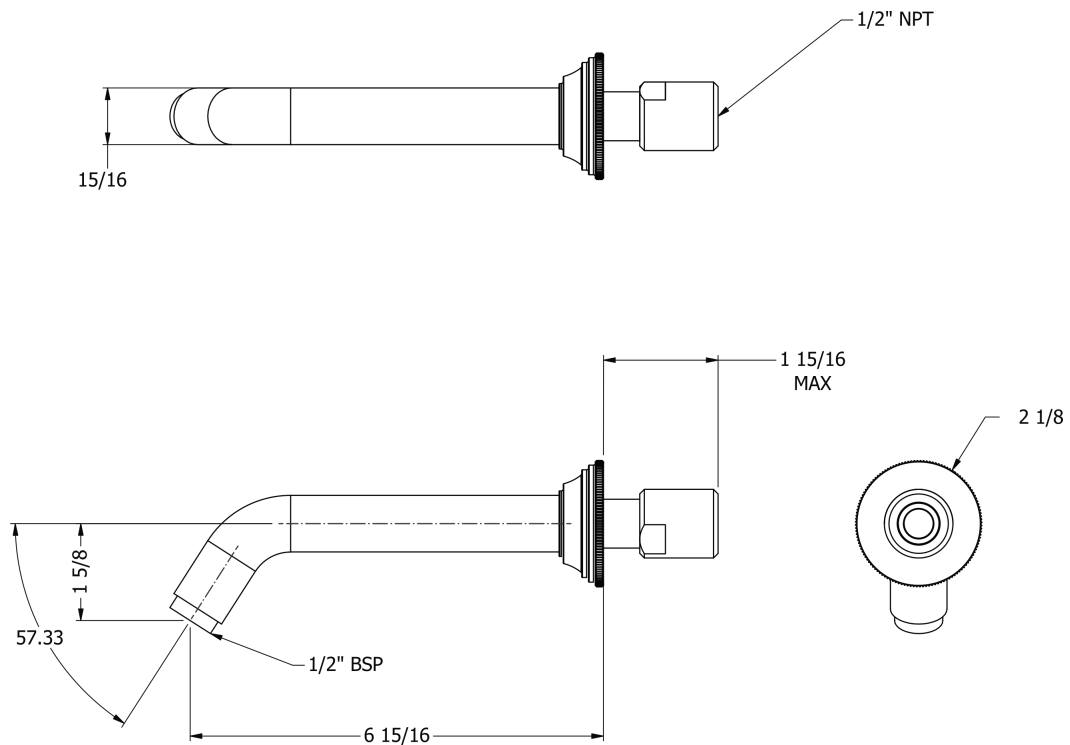

Specification Drawing

UK Customer Service

Leopold Street
Birmingham
B12 0UJ
Tel: +44 121 766 4200
Email: info@samuel-heath.com

US Customer Service

Federal I.D. No. 58-1504682
Email: usa@samuel-heath.com

Specification Enquiries

Design Centre Chelsea Harbour
1st Floor, North Dome, London
SW10 0XE
Tel: 020 7352 0249
Email: showroom@samuel-heath.com

1-30/04/2024