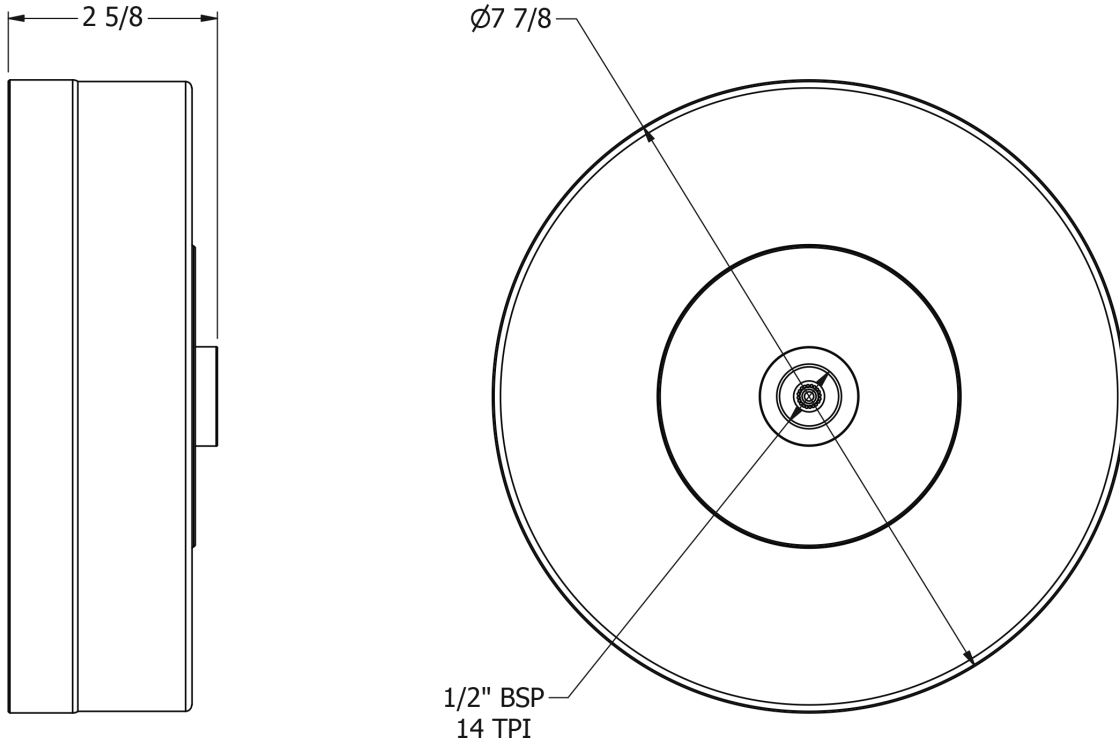

Specification Drawing

UK Customer Service
Leopold Street
Birmingham
B12 0UJ
Tel: +44 121 766 4200
Email: info@samuel-heath.com

US Customer Service
Federal I.D. No. 58-1504682
Email: usa@samuel-heath.com

Specification Enquiries
Design Centre Chelsea Harbour
1st Floor, North Dome, London
SW10 0XE
Tel: 020 7352 0249
Email: showroom@samuel-heath.com