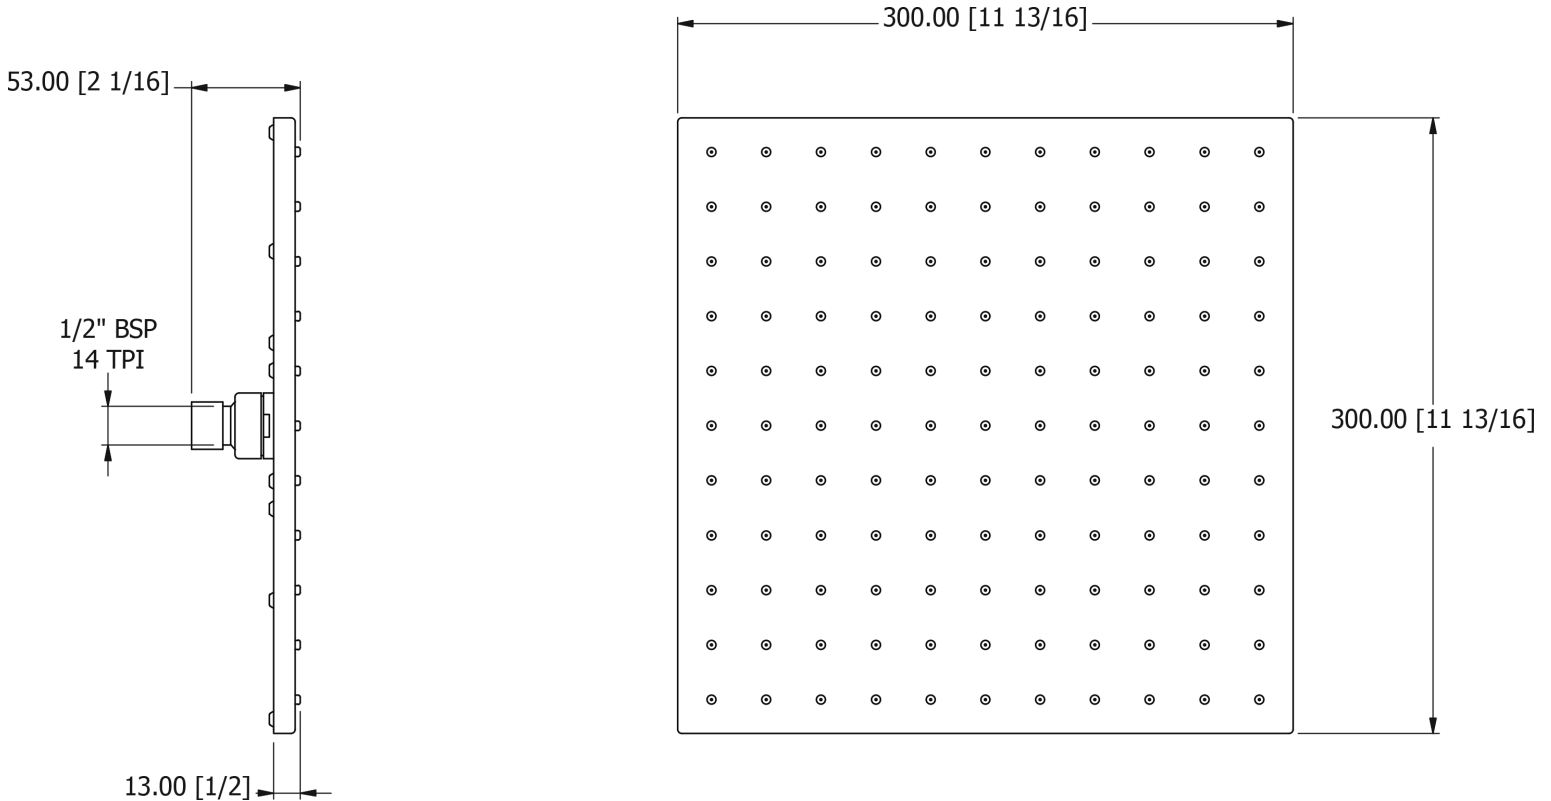

Specification Drawing

UK Customer Service
Leopold Street
Birmingham
B12 0UJ
Tel: +44 121 766 4200
Email: info@samuel-heath.com

US Customer Service
Federal I.D. No. 58-1504682
Email: usa@samuel-heath.com

Specification Enquiries
Design Centre Chelsea Harbour
1st Floor, North Dome, London
SW10 0XE
Tel: 020 7352 0249
Email: showroom@samuel-heath.com