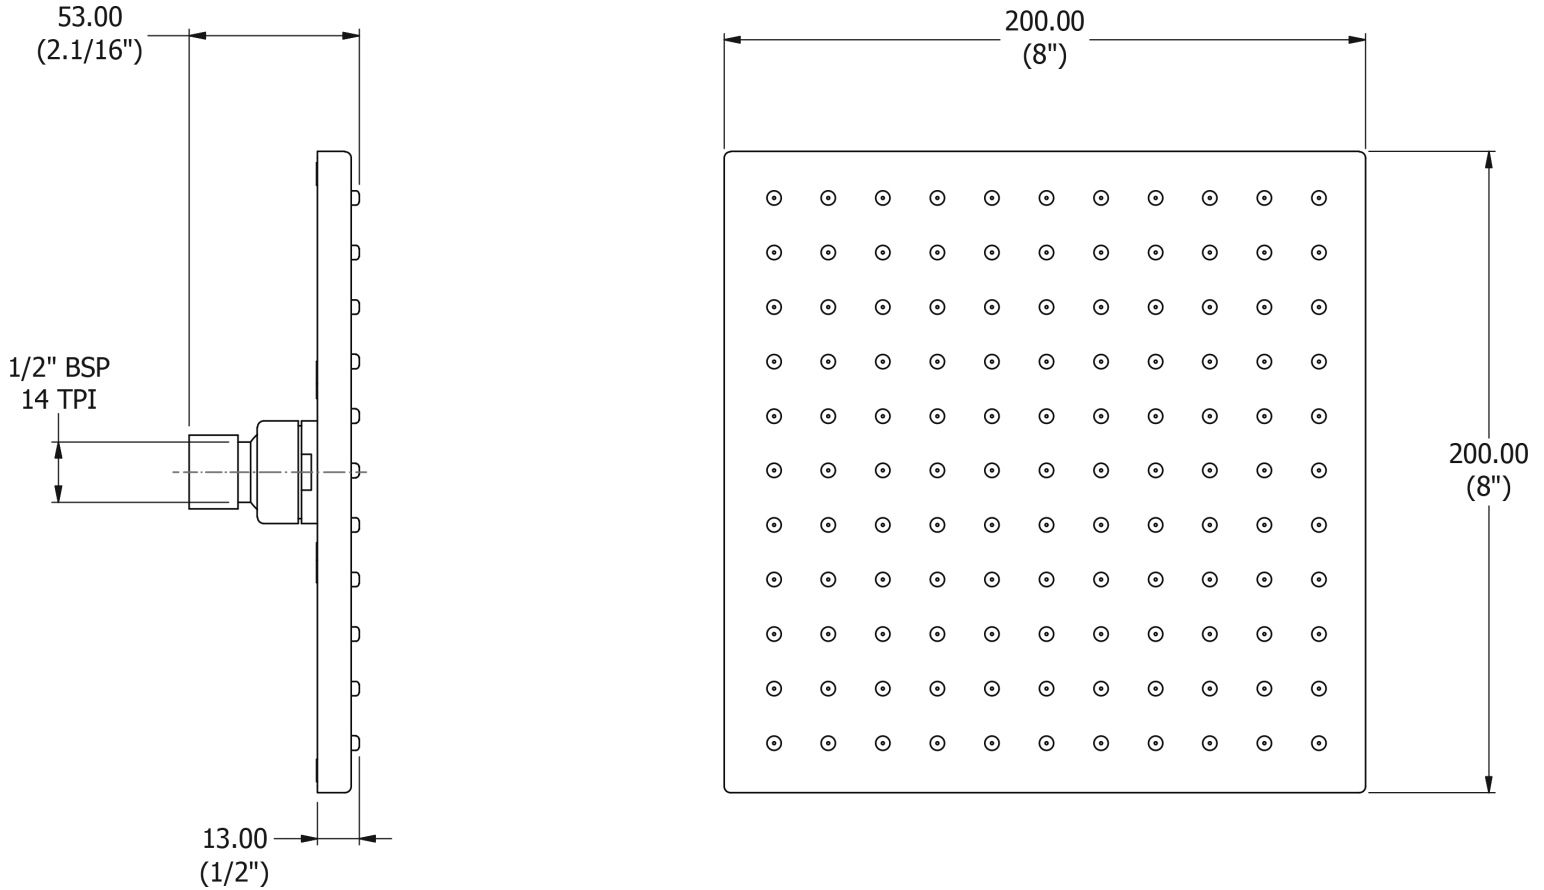

Specification Drawing

UK Customer Service
Leopold Street
Birmingham
B12 0UJ
Tel: +44 121 766 4200
Email: info@samuel-heath.com

US Customer Service
Federal I.D. No. 58-1504682
Email: usa@samuel-heath.com

Specification Enquiries
Design Centre Chelsea Harbour
1st Floor, North Dome, London
SW10 0XE
Tel: 020 7352 0249
Email: showroom@samuel-heath.com