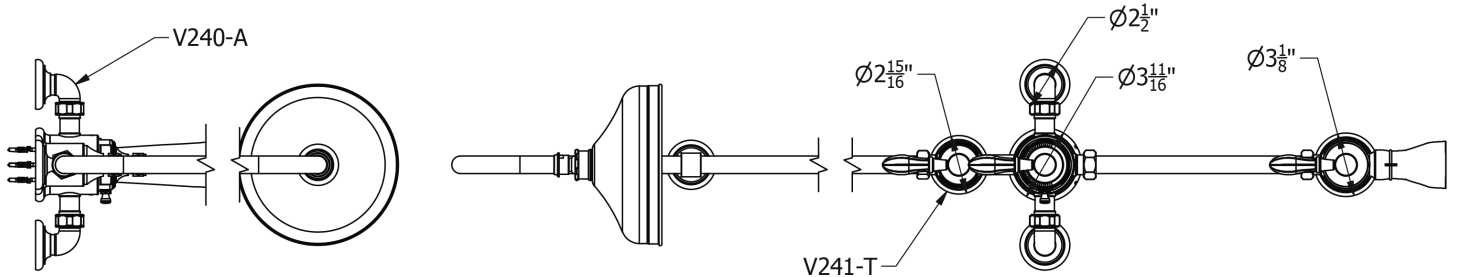

SAMUEL HEATH

Product Number: V2K3AGC8

Description: Exposed 1/2" thermostatic shower set - bath spout and shower

Standards

Finishes Available

Chrome Plate

Polished Nickel

Non Lacquered
Brass

Antique Gold

Satin Nickel
(US15)

Brushed Gold
Unlacquered

Specification Drawing

UK Customer Service

Leopold Street
Birmingham
B12 0UJ
Tel: +44 121 766 4200
Email: info@samuel-heath.com

US Customer Service

Federal I.D. No. 58-1504682
Email: usa@samuel-heath.com