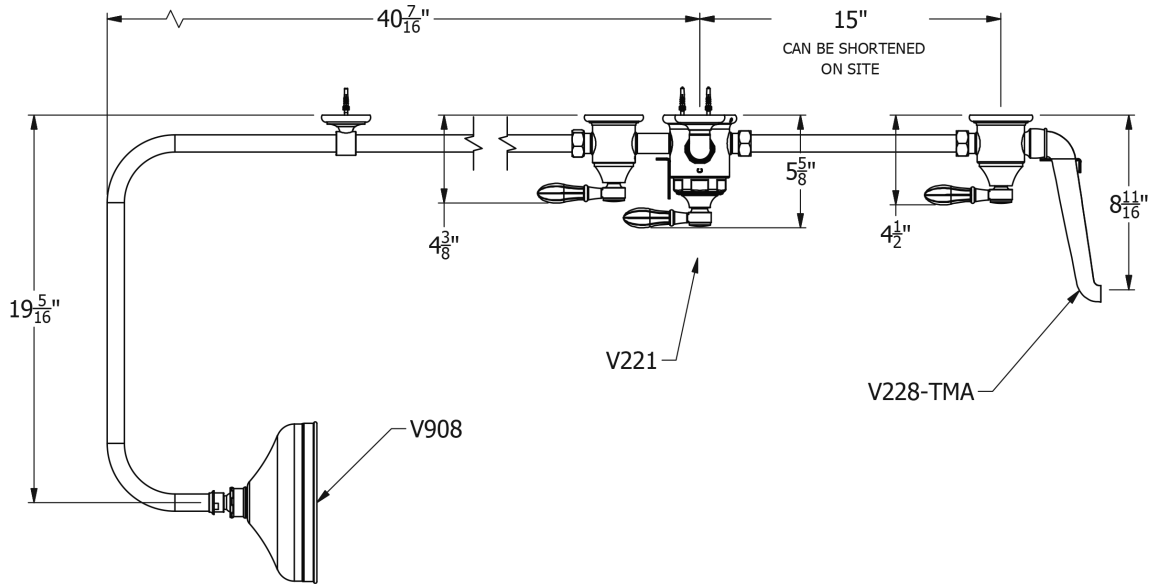

SAMUEL HEATH

Product Number: V2K3AGC8

Description: Exposed 1/2" thermostatic shower set - bath spout and shower

Standards

Finishes Available

Chrome Plate

Polished Nickel

Non Lacquered
Brass

Antique Gold

Satin Nickel
(US15)

Brushed Gold
Unlacquered

Specification Drawing

UK Customer Service

Leopold Street
Birmingham
B12 0UJ
Tel: +44 121 766 4200
Email: info@samuel-heath.com

US Customer Service

Federal I.D. No. 58-1504682
Email: usa@samuel-heath.com