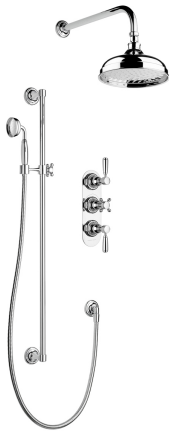

SAMUEL HEATH

Product Number: V2B1AXM8

Description: 1/2" Concealed thermostatic shower - 2 volume controls

Standards

Finishes Available

Chrome Plate

Polished Nickel

Non Lacquered
Brass

Antique Gold

Satin Nickel
(US15)

Brushed Gold
Unlacquered

Specification Drawing

UK Customer Service

Leopold Street
Birmingham
B12 0UJ
Tel: +44 121 766 4200
Email: info@samuel-heath.com

US Customer Service

Federal I.D. No. 58-1504682
Email: usa@samuel-heath.com