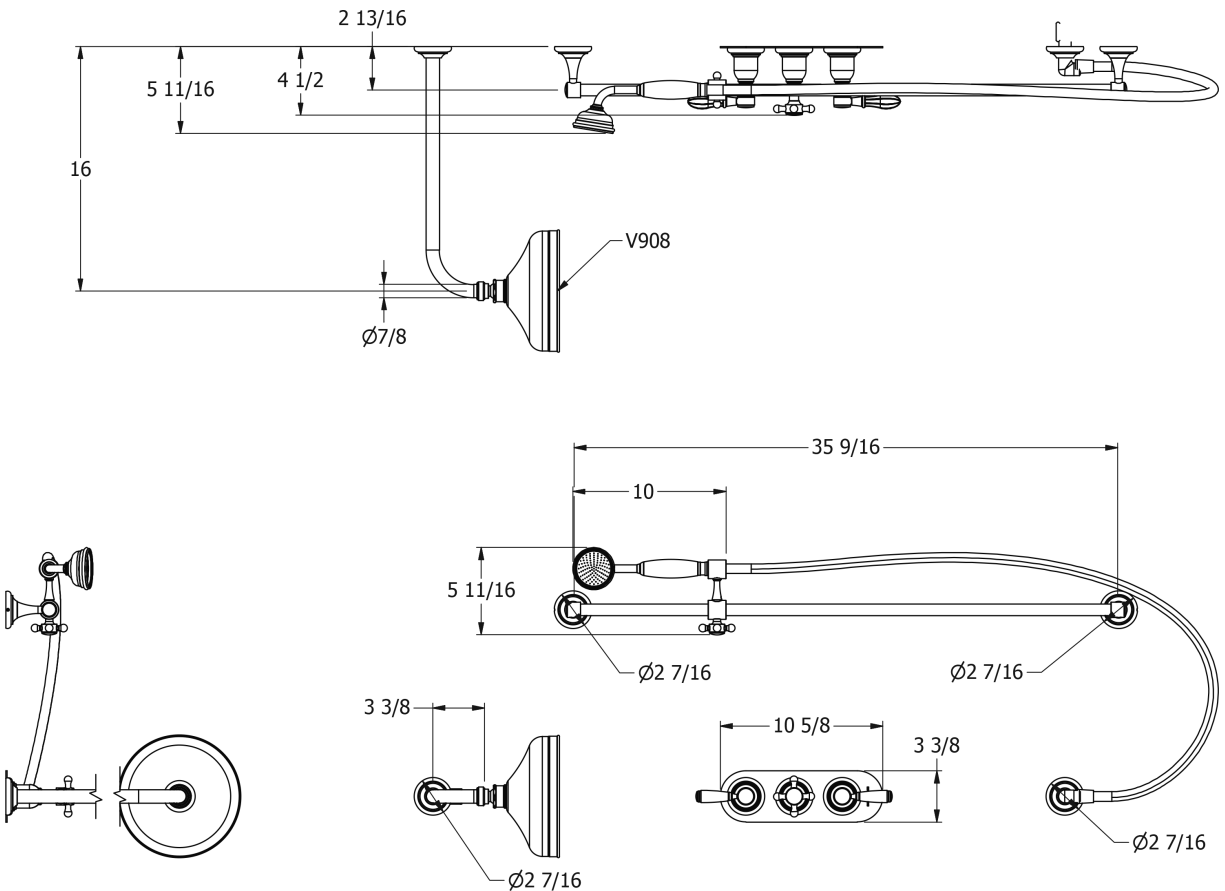

SAMUEL HEATH

Product Number: V2B1AXM8

Description: 1/2" Concealed thermostatic shower - 2 volume controls

Standards

Finishes Available

Chrome Plate

Polished Nickel

Non Lacquered
Brass

Antique Gold

Satin Nickel
(US15)

Brushed Gold
Unlacquered

Specification Drawing

UK Customer Service

Leopold Street
Birmingham
B12 0UJ
Tel: +44 121 766 4200
Email: info@samuel-heath.com

US Customer Service

Federal I.D. No. 58-1504682
Email: usa@samuel-heath.com

Specification Enquiries

Design Centre Chelsea Harbour
1st Floor, North Dome, London
SW10 0XE
Tel: 020 7352 0249
Email: showroom@samuel-heath.com