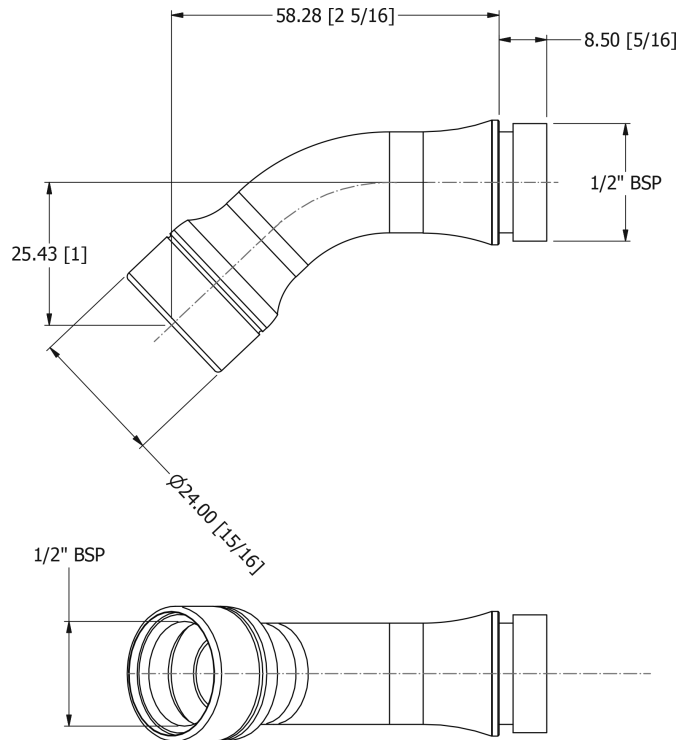

SAMUEL HEATH

Product Number: V283

Description: Angle bush

Finishes Available

Chrome Plate

Polished Nickel

Non Lacquered Brass

Antique Gold

Amber Brass

Specification Drawing

UK Customer Service

Leopold Street
Birmingham
B12 0UJ
Tel: +44 121 766 4200
Email: info@samuel-heath.com

US Customer Service

Federal I.D. No. 58-1504682
Email: usa@samuel-heath.com

Specification Enquiries

Design Centre Chelsea Harbour
1st Floor, North Dome, London
SW10 0XE
Tel: 020 7352 0249
Email: showroom@samuel-heath.com

1-30/04/2024