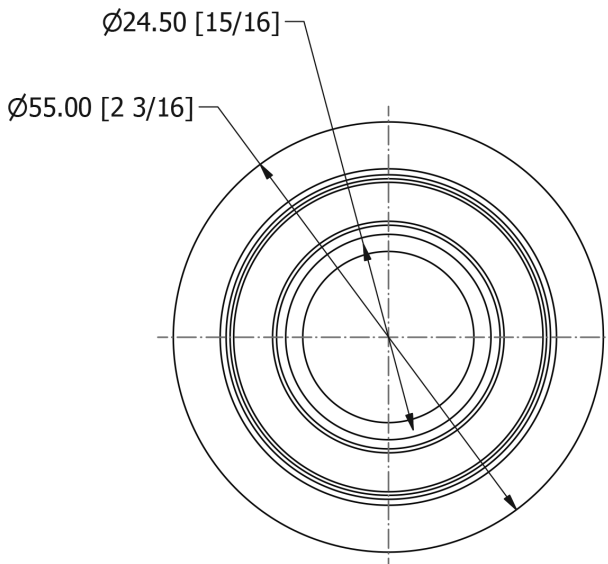

# SAMUEL HEATH

**Product Number:** V280

**Description:** Bath boss

## Specification Drawing