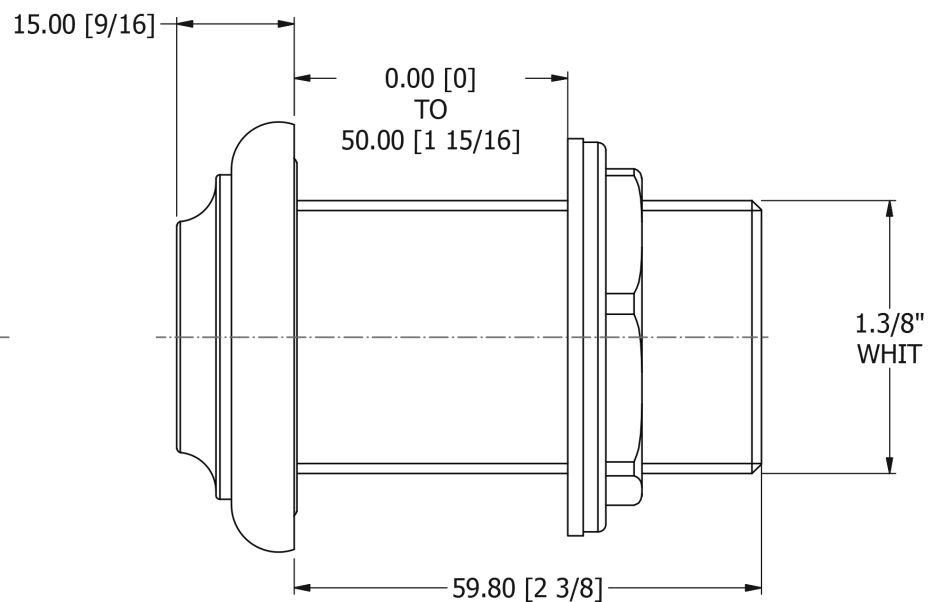

# SAMUEL HEATH

**Product Number:** V280

**Description:** Bath boss

## Specification Drawing