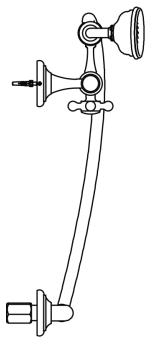

SAMUEL HEATH

Product Number: V270A-M

Description: Slider rail kit

Finishes Available

Chrome Plate

Polished Nickel

Non Lacquered
Brass

Antique Gold

Amber Brass

Specification Drawing

UK Customer Service

Leopold Street
Birmingham
B12 0UJ
Tel: +44 121 766 4200
Email: info@samuel-heath.com

US Customer Service

Federal I.D. No. 58-1504682
Email: usa@samuel-heath.com