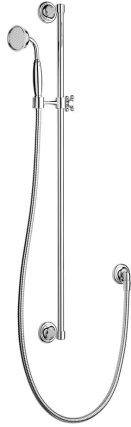

SAMUEL HEATH

Product Number: V270A-M

Description: Slider rail kit

Finishes Available

Chrome Plate

Polished Nickel

Non Lacquered
Brass

Antique Gold

Satin Nickel
(US15)

City Bronze

Country Bronze

Brushed Gold
Gloss

Brushed Gold Matt

Brushed Gold
Unlacquered

Antique Brass Matt

Antique Brass
Gloss