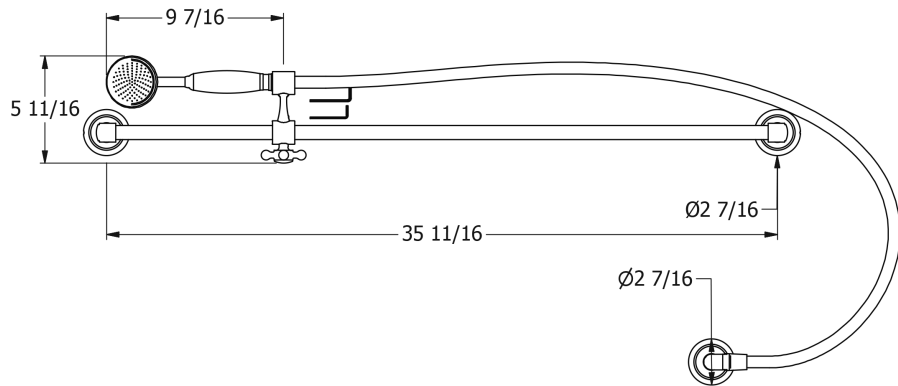

SAMUEL HEATH

Product Number: V270A-M

Description: Slider rail kit

Finishes Available

Chrome Plate

Polished Nickel

Non Lacquered
Brass

Antique Gold

Amber Brass

Specification Drawing

UK Customer Service

Leopold Street
Birmingham
B12 0UJ
Tel: +44 121 766 4200
Email: info@samuel-heath.com

US Customer Service

Federal I.D. No. 58-1504682
Email: usa@samuel-heath.com