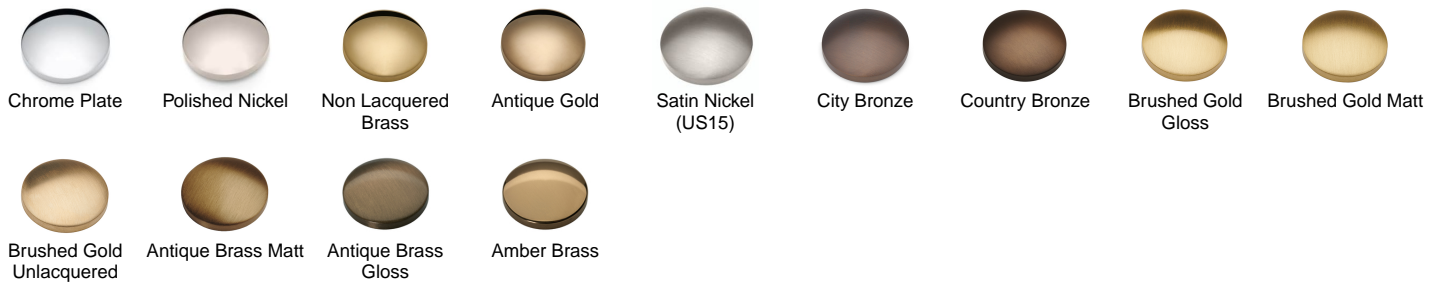

# SAMUEL HEATH

**Product Number:** V270

**Description:** Slider rail

## Finishes Available