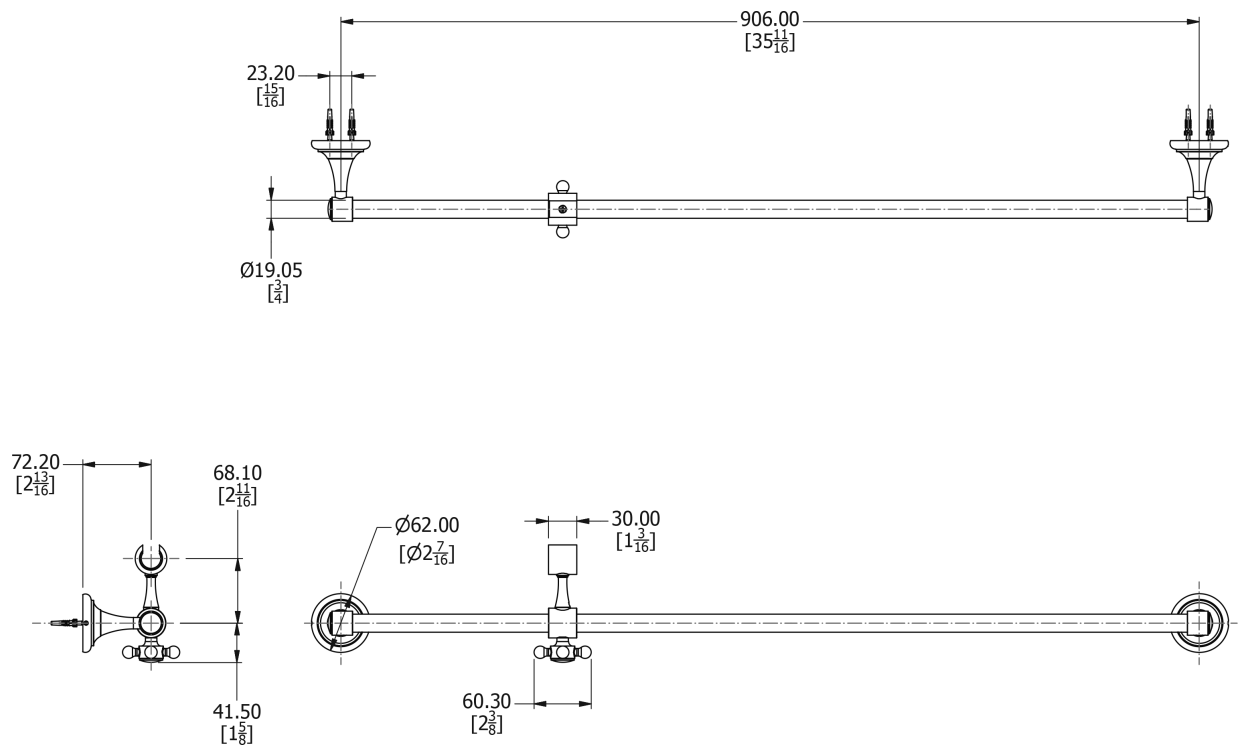

Specification Drawing

UK Customer Service
Leopold Street
Birmingham
B12 0UJ
Tel: +44 121 766 4200
Email: info@samuel-heath.com

US Customer Service
Federal I.D. No. 58-1504682
Email: usa@samuel-heath.com

Specification Enquiries
Design Centre Chelsea Harbour
1st Floor, North Dome, London
SW10 0XE
Tel: 020 7352 0249
Email: showroom@samuel-heath.com

1-30/04/2024