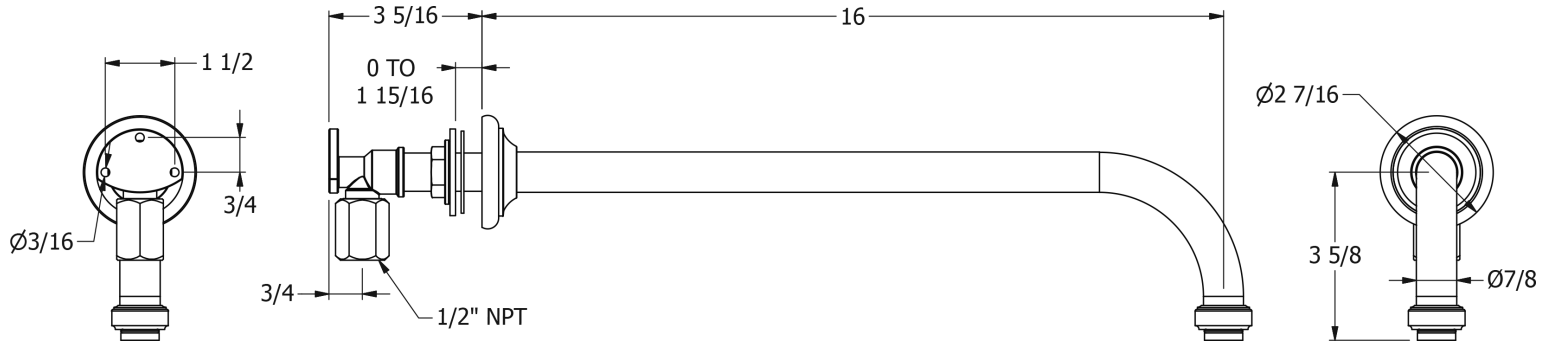

SAMUEL HEATH

Product Number: V262-A

Description: 1/2" Overhead shower arm

Finishes Available

Chrome Plate

Polished Nickel

Non Lacquered
Brass

Antique Gold

Amber Brass

Specification Drawing

UK Customer Service

Leopold Street
Birmingham
B12 0UJ
Tel: +44 121 766 4200
Email: info@samuel-heath.com

US Customer Service

Federal I.D. No. 58-1504682
Email: usa@samuel-heath.com