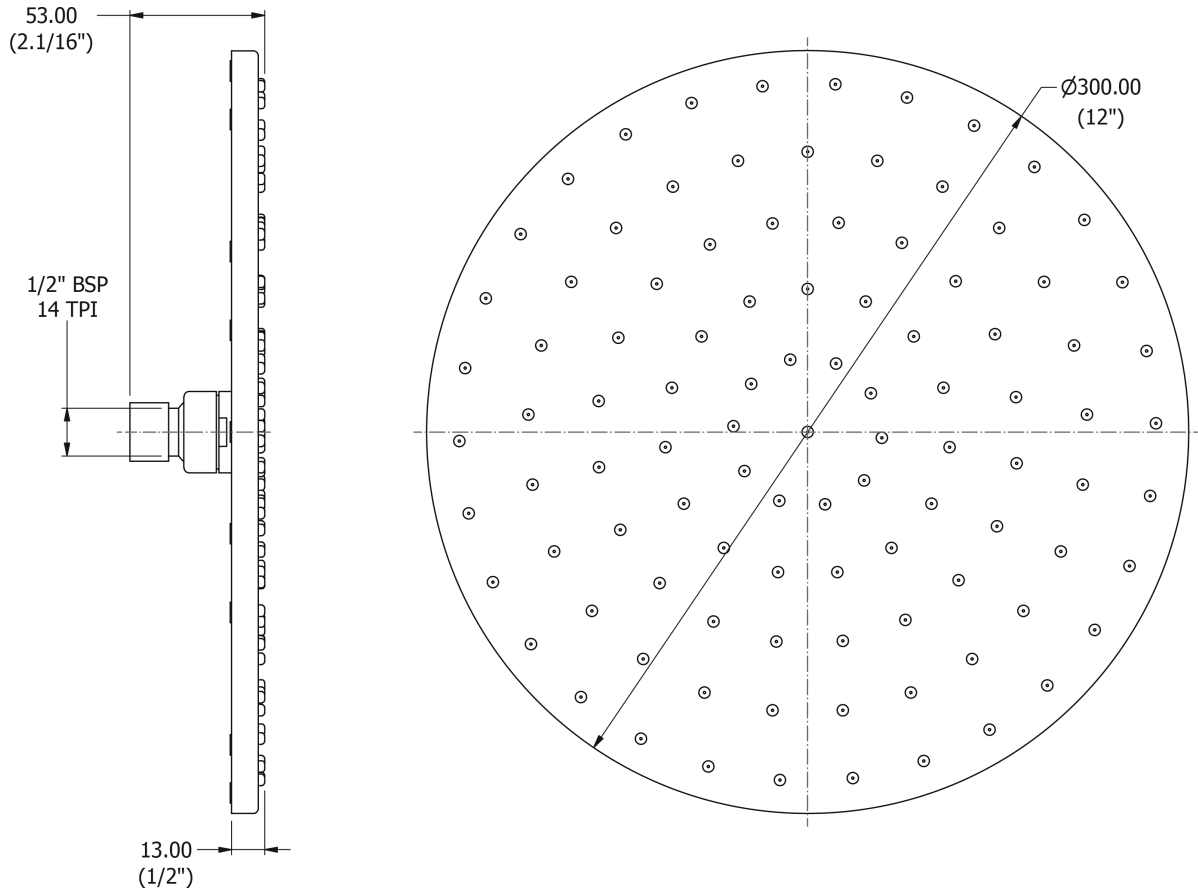

Specification Drawing

UK Customer Service
Leopold Street
Birmingham
B12 0UJ
Tel: +44 121 766 4200
Email: info@samuel-heath.com

US Customer Service
Federal I.D. No. 58-1504682
Email: usa@samuel-heath.com

Specification Enquiries
Design Centre Chelsea Harbour
1st Floor, North Dome, London
SW10 0XE
Tel: 020 7352 0249
Email: showroom@samuel-heath.com