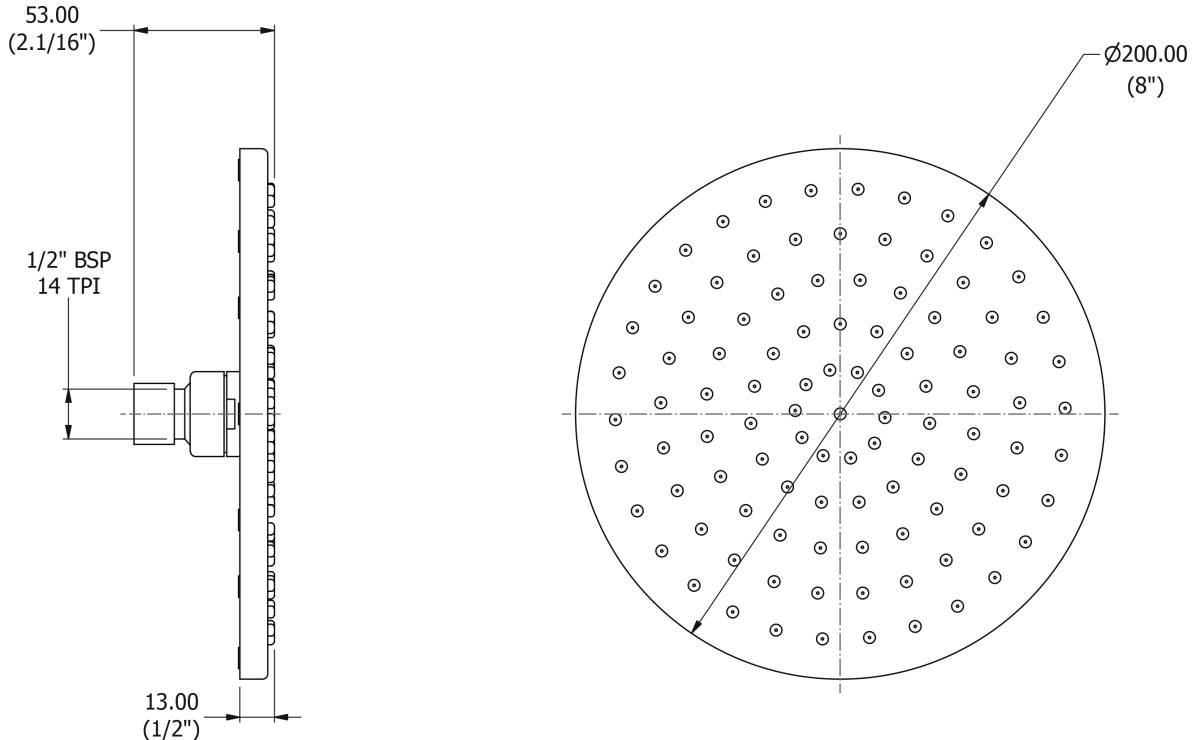

SAMUEL HEATH

Product Number: V188-CP

Description: 8" Easy clean shower head

Standards

Flow rates

Gallons/Min	1.5 PSI	7.3 PSI	14.5 PSI	29.0 PSI	43.5 PSI	58.0 PSI	72.5 PSI
		0.9	1.3	1.4	1.5	1.5	1.6

Flow rate data provided is indicative of each product and is given in open outlet conditions. Installation design, external connections and fittings not supplied may affect the data provided.

Finishes Available

Specification Drawing

UK Customer Service
Leopold Street
Birmingham
B12 0UJ
Tel: +44 121 766 4200
Email: info@samuel-heath.com

US Customer Service
Federal I.D. No. 58-1504682
Email: usa@samuel-heath.com

Specification Enquiries
Design Centre Chelsea Harbour
1st Floor, North Dome, London
SW10 0XE
Tel: 020 7352 0249
Email: showroom@samuel-heath.com