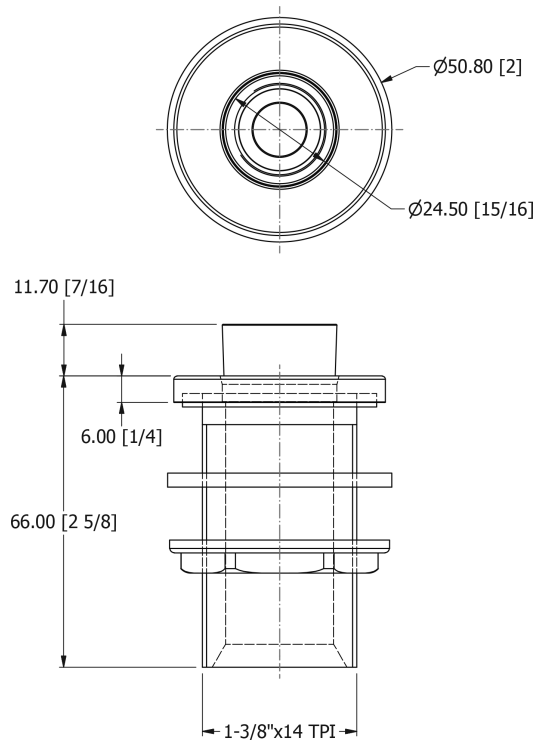

# SAMUEL HEATH

**Product Number:** V180

**Description:** Bath boss

## Specification Drawing