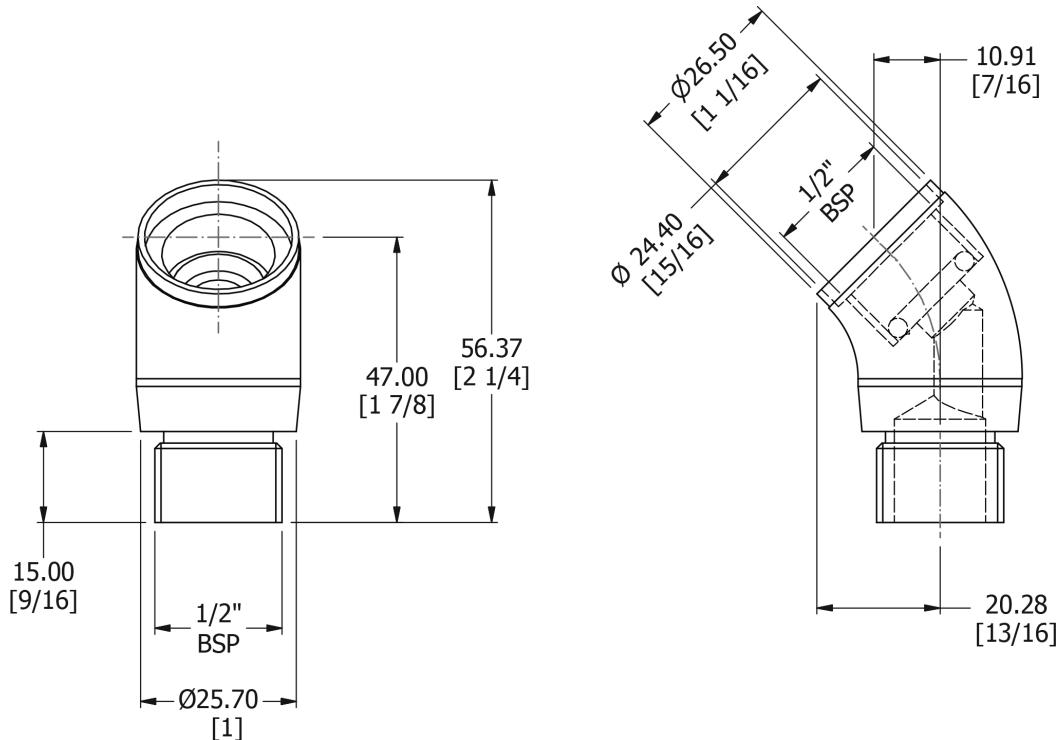

Specification Drawing

UK Customer Service

Leopold Street
Birmingham
B12 0UJ
Tel: +44 121 766 4200
Email: info@samuel-heath.com

US Customer Service

Federal I.D. No. 58-1504682
Email: usa@samuel-heath.com

Specification Enquiries

Design Centre Chelsea Harbour
1st Floor, North Dome, London
SW10 0XE
Tel: 020 7352 0249
Email: showroom@samuel-heath.com

1-30/04/2024