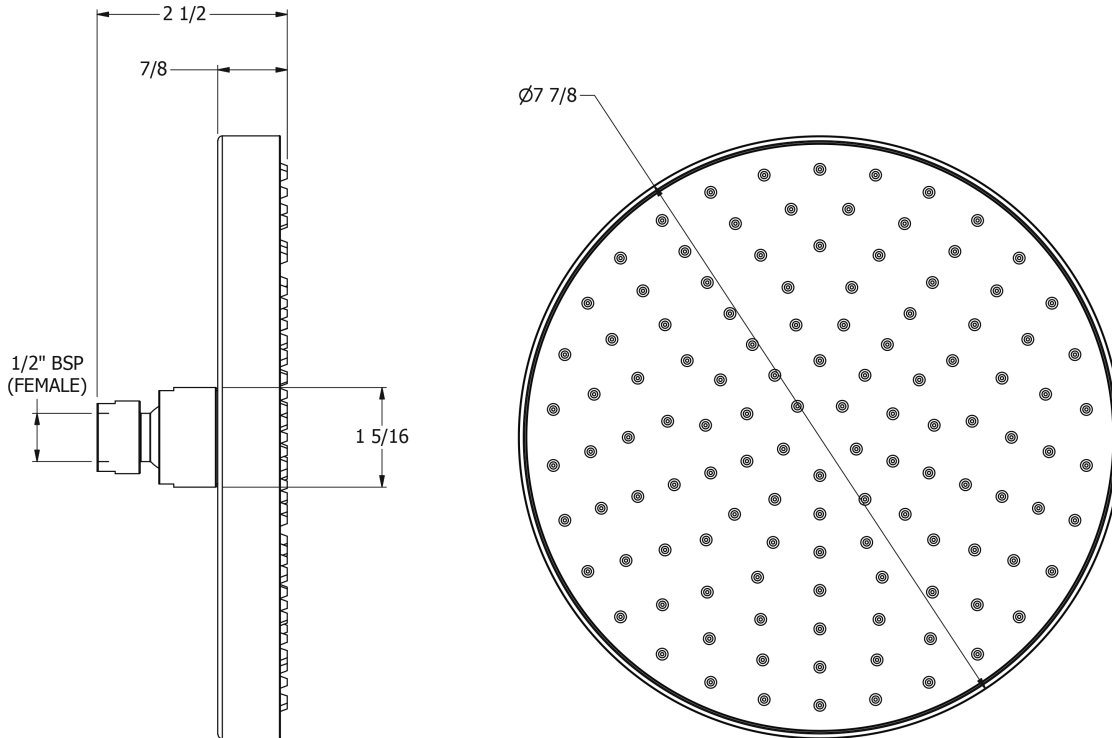

Specification Drawing

UK Customer Service
Leopold Street
Birmingham
B12 0UJ
Tel: +44 121 766 4200
Email: info@samuel-heath.com

US Customer Service
Federal I.D. No. 58-1504682
Email: usa@samuel-heath.com

Specification Enquiries
Design Centre Chelsea Harbour
1st Floor, North Dome, London
SW10 0XE
Tel: 020 7352 0249
Email: showroom@samuel-heath.com