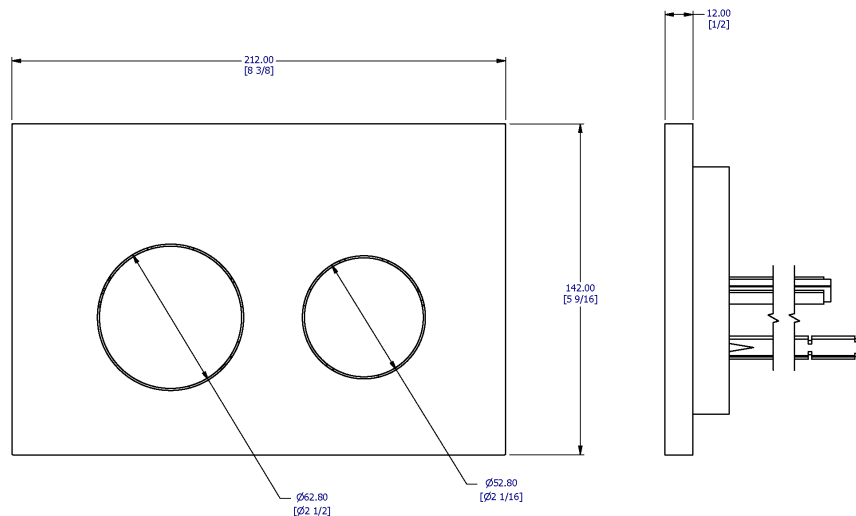

UK Customer Service
Leopold Street
Birmingham
B12 0UJ
Tel: +44 121 766 4200
Email: info@samuel-heath.com

US Customer Service
Federal I.D. No. 58-1504682
Email: usa@samuel-heath.com

Specification Enquiries
Design Centre Chelsea Harbour
1st Floor, North Dome, London
SW10 0XE
Tel: 020 7352 0249
Email: showroom@samuel-heath.com

1-30/04/2024