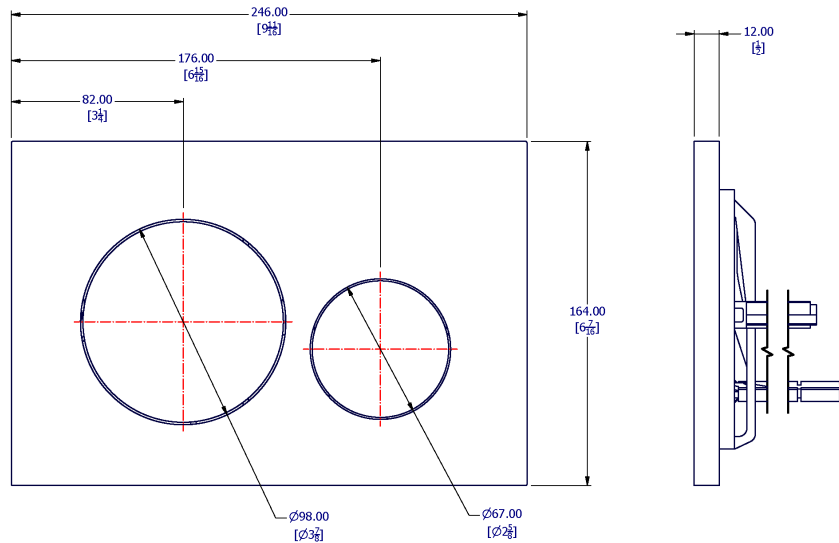

UK Customer Service
Leopold Street
Birmingham
B12 0UJ
Tel: +44 121 766 4200
Email: info@samuel-heath.com

US Customer Service
Federal I.D. No. 58-1504682
Email: usa@samuel-heath.com

Specification Enquiries
Design Centre Chelsea Harbour
1st Floor, North Dome, London
SW10 0XE
Tel: 020 7352 0249
Email: showroom@samuel-heath.com