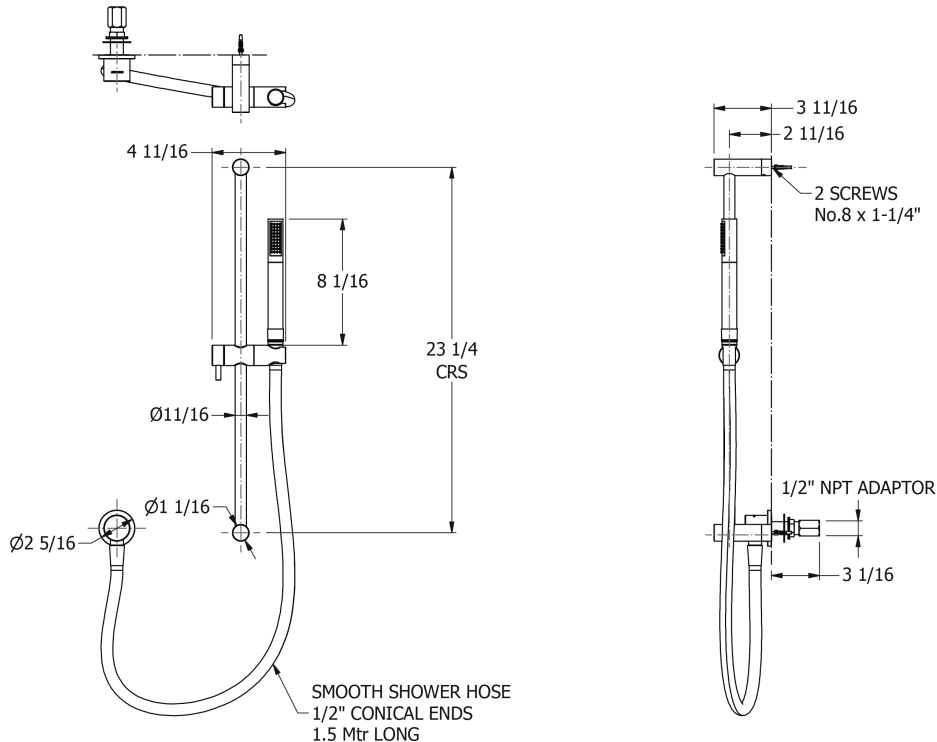

Specification Drawing

UK Customer Service

Leopold Street
Birmingham
B12 0UJ
Tel: +44 121 766 4200
Email: info@samuel-heath.com

US Customer Service

Federal I.D. No. 58-1504682
Email: usa@samuel-heath.com

Specification Enquiries

Design Centre Chelsea Harbour
1st Floor, North Dome, London
SW10 0XE
Tel: 020 7352 0249
Email: showroom@samuel-heath.com

1-30/04/2024