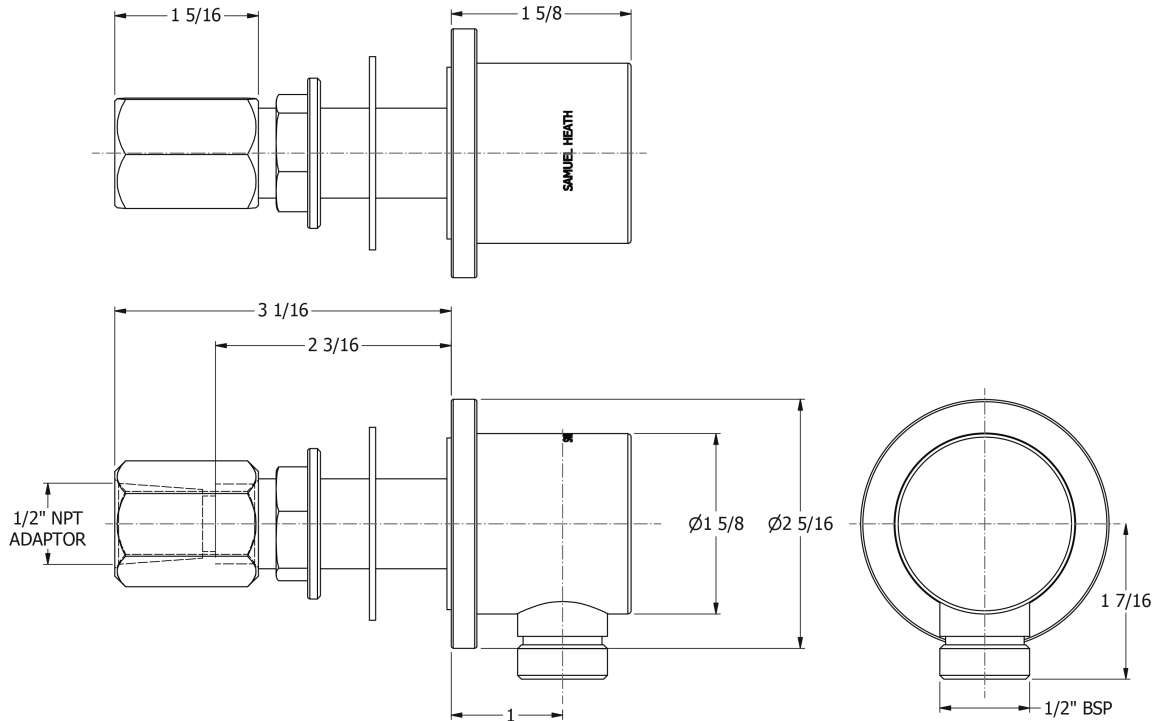

Specification Drawing

UK Customer Service
Leopold Street
Birmingham
B12 0UJ
Tel: +44 121 766 4200
Email: info@samuel-heath.com

US Customer Service
Federal I.D. No. 58-1504682
Email: usa@samuel-heath.com

Specification Enquiries
Design Centre Chelsea Harbour
1st Floor, North Dome, London
SW10 0XE
Tel: 020 7352 0249
Email: showroom@samuel-heath.com

1-30/04/2024