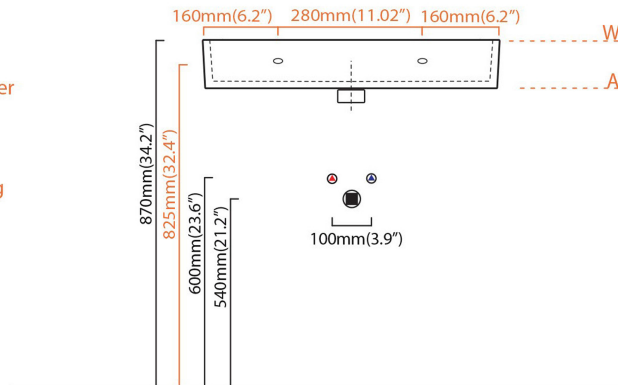

Codes & Standards:

- ADA Compliant

* WS Bath Collections reserve the right to make revisions without notice to product specifications, dimensions, or information.

Collection Unlimited	Model Unlimited 60	Dimensions Metric <i>1 inch = 2.54 cm</i> <i>1 inch = 25.4 mm</i>	 1051 Lea Drive - Collegeville, PA 19426 Tel. 215 513 9400 - Fax 610 831 0215 www.ws bathcollections.com - info@ws bathcollectiCns.com
----------------------------------	--------------------------------	---	---

- = smaltato perimetralmente
all glazed sides
- = non smaltato dietro
unglazed behind

richiedi dima dwg
template request dwg

- U= sottopiano
undercounter
- I= incasso
inset
- A = appoggio
freestanding
- W= sospeso
wall hung

Collection |
Unlimited

Model |
Unlimited 60

Dimensions Metric

1 inch = 2.54 cm
1 inch = 25.4 mm

WS[®]
BATH
COLLECTIONS

1051 Lea Drive - Collegeville, PA 19426
Tel. 215 513 9400 - Fax 610 831 0215

www.ws bathcollections.com - info@ws bathcollections.com

Silicone (optional)

Collection
Unlimited

Model |
Unlimited 60

Dimensions Metric
1 inch = 2.54 cm
1 inch = 25.4 mm

WS[®]
BATH
COLLECTIONS

1051 Lea Drive - Collegeville, PA 19426
Tel. 215 513 9400 - Fax 610 831 0215
www.ws bathcollections.com - info@ws bathcollections.com