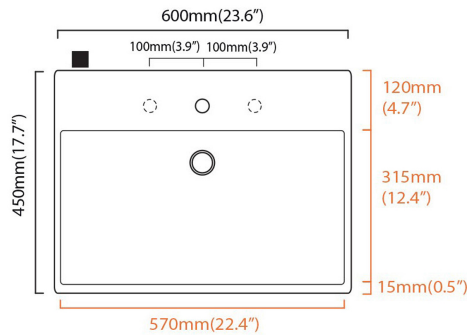

Codes & Standards:

- ADA Compliant

* WS Bath Collections reserve the right to make revisions without notice to product specifications, dimensions, or information.

Collection Unlimited	Model Unlimited 60	Dimensions Metric <i>1 inch = 2.54 cm</i> <i>1 inch = 25.4 mm</i>	 1051 Lea Drive - Collegeville, PA 19426 Tel. 215 513 9400 - Fax 610 831 0215 www.ws bathcollections.com - info@ws bathcollectiCns.com
----------------------------------	--------------------------------	---	---

- = smaltato perimetralmente
all glazed sides
- = non smaltato dietro
unglazed behind

richiedi dima dwg
template request dwg

- U= sottopiano
undercounter
- I= incasso
inset
- A = appoggio
freestanding
- W= sospeso
wall hung

Collection |
Unlimited

Model |
Unlimited 60

Dimensions Metric

1 inch = 2.54 cm
1 inch = 25.4 mm

WS[®]
BATH
COLLECTIONS

1051 Lea Drive - Collegeville, PA 19426
Tel. 215 513 9400 - Fax 610 831 0215

www.ws bathcollections.com - info@ws bathcollections.com

Silicone (optional)

Collection
Unlimited

Model |
Unlimited 60

Dimensions Metric
1 inch = 2.54 cm
1 inch = 25.4 mm

WS[®]
BATH
COLLECTIONS

1051 Lea Drive - Collegeville, PA 19426
Tel. 215 513 9400 - Fax 610 831 0215
www.ws bathcollections.com - info@ws bathcollections.com