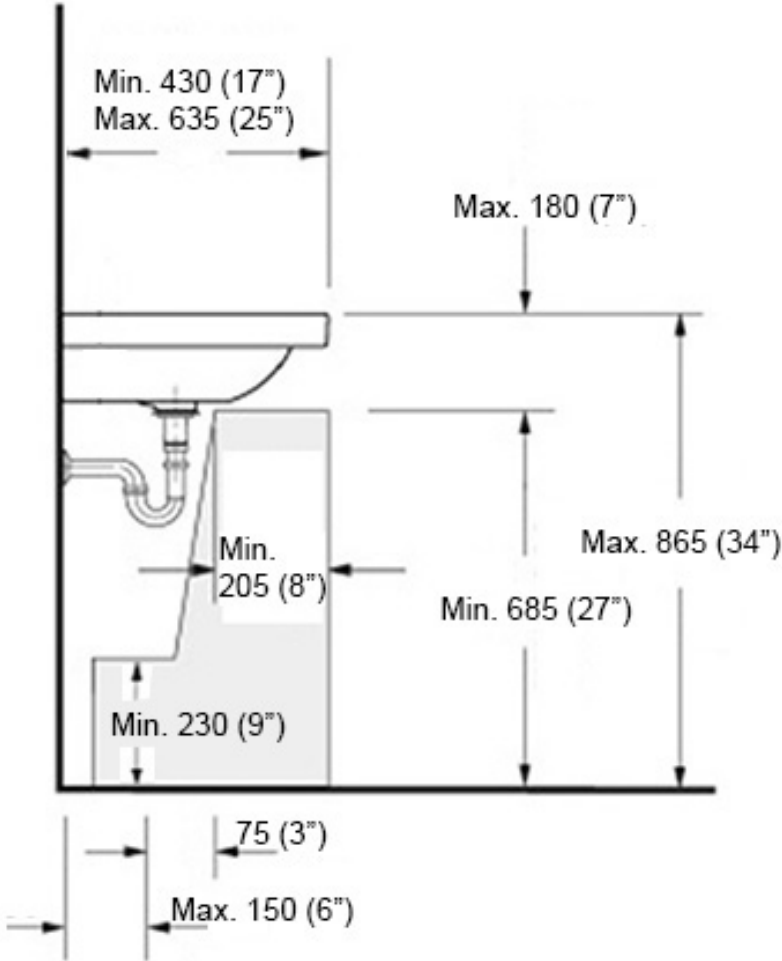

- = smaltato perimetralmente
all glazed sides
- = non smaltato dietro
unglazed behind

richiedi dima dwg
template request dwg

- U= sottopiano
undercounter
- I= incasso
inset
- A = appoggio
freestanding
- W= sospeso
wall hung

Collection |
Unlimited

Model |
Unlimited 60

Dimensions Metric

1 inch = 2.54 cm
1 inch = 25.4 mm

WS[®]
BATH
COLLECTIONS

1051 Lea Drive - Collegeville, PA 19426
Tel. 215 513 9400 - Fax 610 831 0215

www.ws bathcollections.com - info@ws bathcollections.com

Silicone (optional)

Collection
Unlimited

Model |
Unlimited 60

Dimensions Metric
1 inch = 2.54 cm
1 inch = 25.4 mm

WS[®]
BATH
COLLECTIONS

1051 Lea Drive - Collegeville, PA 19426
Tel. 215 513 9400 - Fax 610 831 0215
www.ws bathcollections.com - info@ws bathcollections.com

Recommended ADA Installation

Note: ADA Compliant when installed in accordance with ADA guidelines

<p>Collection Recommended ADA Installation</p>	<p>Model ADA Bathroom Sinks</p>	<p>Dimensions Metric 1 inch = 2.54 cm 1 inch = 25.4 mm</p>	 <p>1051 Lea Drive - Collegeville, PA 19426 Tel. 215 513 9400 - Fax 610 831 0215 www.wsbatchollections.com - info@wsbatchollections.com</p>
---	--	--	---