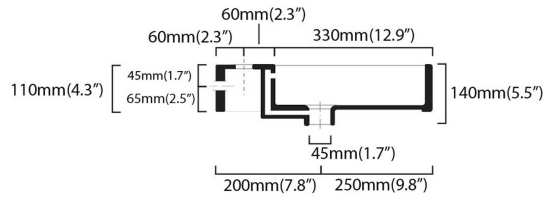

Codes & Standards:

- ADA Compliant

* WS Bath Collections reserve the right to make revisions without notice to product specifications, dimensions, or information.

Collection Unlimited	Model Unlimited 60	Dimensions Metric <i>1 inch = 2.54 cm</i> <i>1 inch = 25.4 mm</i>	 1051 Lea Drive - Collegeville, PA 19426 Tel. 215 513 9400 - Fax 610 831 0215 www.ws bathcollections.com - info@ws bathcollectiCns.com
----------------------------------	--------------------------------	---	---

- = smaltato perimetralmente
all glazed sides
- = non smaltato dietro
unglazed behind

richiedi dima dwg
template request dwg

- U= sottopiano
undercounter
- I= incasso
inset
- A = appoggio
freestanding
- W= sospeso
wall hung

Collection |
Unlimited

Model |
Unlimited 60

Dimensions Metric

1 inch = 2.54 cm
1 inch = 25.4 mm

WS[®]
BATH
COLLECTIONS

1051 Lea Drive - Collegeville, PA 19426
Tel. 215 513 9400 - Fax 610 831 0215

www.ws bathcollections.com - info@ws bathcollections.com

Silicone (optional)

Collection
Unlimited

Model |
Unlimited 60

Dimensions Metric
1 inch = 2.54 cm
1 inch = 25.4 mm

WS[®]
BATH
COLLECTIONS

1051 Lea Drive - Collegeville, PA 19426
Tel. 215 513 9400 - Fax 610 831 0215
www.ws bathcollections.com - info@ws bathcollections.com