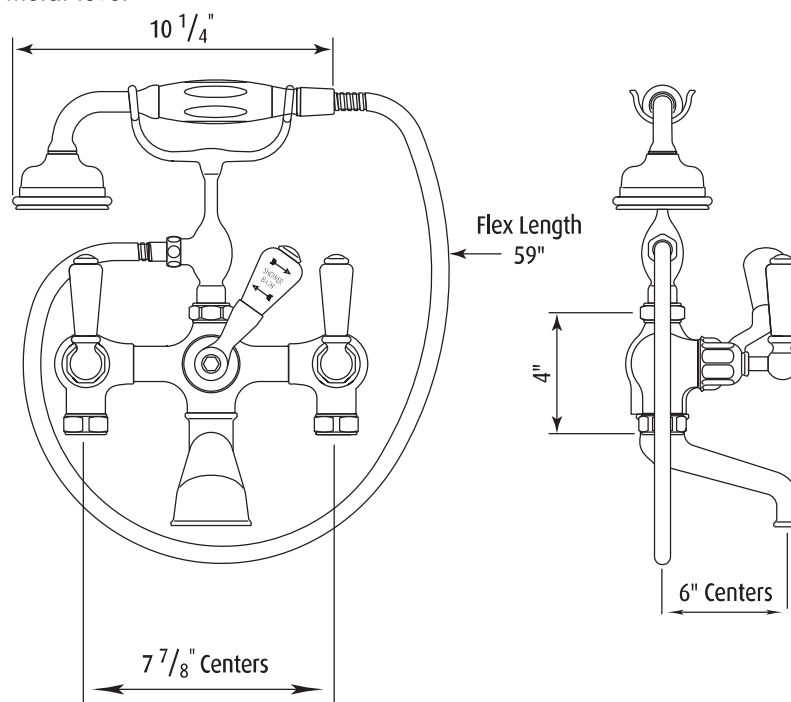

Exposed Bathtub/Shower Mixer With Lever Handles

ROHL Perrin & Rowe Bath

U.3540L

FEATURES

- Prepackaged valve and handshower set
- 1/4-turn ceramic disc valves
- Unique handle fixing clip, engineered to increase the life of the valve
- 60" flex hose
- Must order supply unions separately (U.6386, U.6387, U.6388, U.6381)
- Spout, valve housing, and handles made from solid brass
- 3/4" inlets
- 19GPM at 40PSI
- Includes both porcelain and metal lever inserts

FINISHES

- Polished Chrome
- Polished Nickel
- Satin Nickel
- Inca Brass
- English Bronze

WARRANTY

- Limited Lifetime

U.3540L Spare Parts