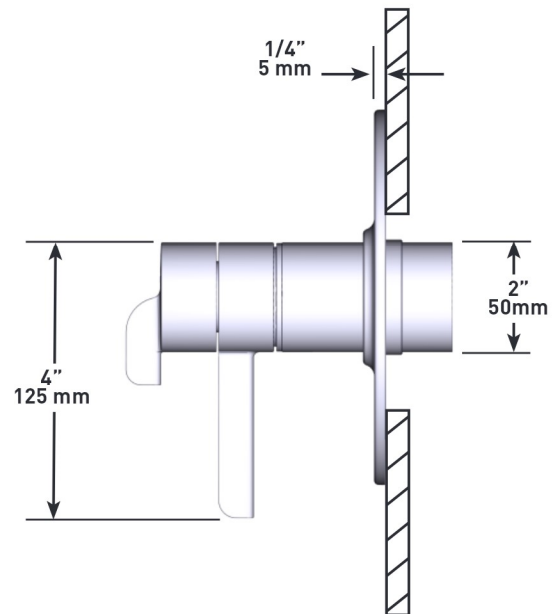

SPECIFICATIONS

DESCRIPTION

- 6 positions (OFF, 1, 1 and 2, 2, 2 and 3, 3) share
- R45, R45-SPEX or R45-EX rough required to complete
- Thermostatic / pressure balance coaxial cartridge with check valves
- Trim only

FLOW

- 24 L/min, 6.3 gpm (US) 60psi
- Type TP - For use with shower heads rated at 7L/min (1.8 gpm) or higher

STANDARDS

- CSA B125.1/ASME A112.18.1
- ADA
- ASSE 1016

WARRANTY

- Most products or parts carry "Limited Warranties" against manufacturing defects. For US customers please visit houseofrohl.com/support and for Canadian customers please visit houseofrohl.ca/support for complete product and finish warranty.

AUTHENTICA

3-way Type T/P (thermostatic/pressure balance) coaxial valve trim

MODELS: TAU45 SERIES

UPC®

For warranty or additional information, contact:

U.S.A.
houseofrohl.com/support
1-800-777-9762

QUEBEC / MARITIMES / WESTERN CANADA
QUÉBEC / MARITIMES / OUEST CANADIEN
QUEBEC / MARITIMOS / CANADA OCCIDENTAL
houseofrohl.ca/support
1-866-473-8442