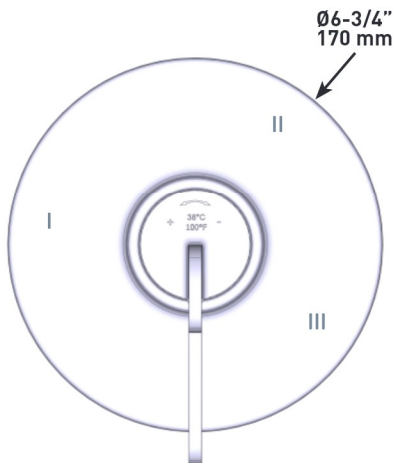

SPECIFICATIONS

DESCRIPTION

- 6 positions (OFF, 1, 1 and 2, 2, 2 and 3, 3) share
- R45, R45-SPEX or R45-EX rough required to complete
- Thermostatic / pressure balance coaxial cartridge with check valves
- Trim only

FLOW

- 24 L/min, 6.3 gpm (US) 60psi
- Type TP - For use with shower heads rated at 7L/min (1.8 gpm) or higher

STANDARDS

- CSA B125.1/ASME A112.18.1
- ADA
- ASSE 1016

WARRANTY

- Most products or parts carry "Limited Warranties" against manufacturing defects. For US customers please visit houseofrohl.com/support and for Canadian customers please visit houseofrohl.ca/support for complete product and finish warranty.

AUTHENTICA

3-way Type T/P (thermostatic/pressure balance) coaxial valve trim

MODELS: TAU45 SERIES

UPC®

For warranty or additional information, contact:

U.S.A.
houseofrohl.com/support
1-800-777-9762

QUEBEC / MARITIMES / WESTERN CANADA
QUÉBEC / MARITIMES / OUEST CANADIEN
QUEBEC / MARITIMOS / CANADA OCCIDENTAL
houseofrohl.ca/support
1-866-473-8442