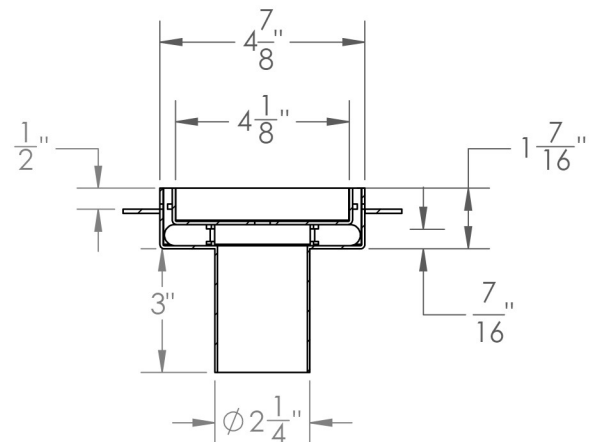

# TLSR 5 Specifications

- (a) TS 5 - Tile Insert Tray
- (b) HB 65 - Hair Basket
- (c) SLR 52 - 2" Square Bonded Flange for 3/8" Tile

**Finishes Available:**

- Satin Stainless (SS)
- Polished Stainless (PS)
- Oil Rubbed Bronze (ORB)
- Satin Bronze (SB)
- Matte Black (BK)
- Satin Champagne (SC)
- Polished Gold (PG)
- Polished Brass (PB)
- Gunmetal (GM)
- Matte White (MW)

**Components:**

**TLSR 5**

5" x 5" Tile Drain Strainer with 2" No Hub Outlet.

**Kit Includes:**

- (4-7/8" L x 4-7/8" W x 1-7/16" H) - Strainer
- 1 - T S 5 - 5" x 5" Stainless Steel Tile Insert Tray
- 1 - SLR 52 - Stainless Steel 2" Throat
- 1 - HMK-C2-D Hair Maintenance Kit:
  - 1 - HB 65 Hair Basket
  - 1 - DKEY Lift Out Key