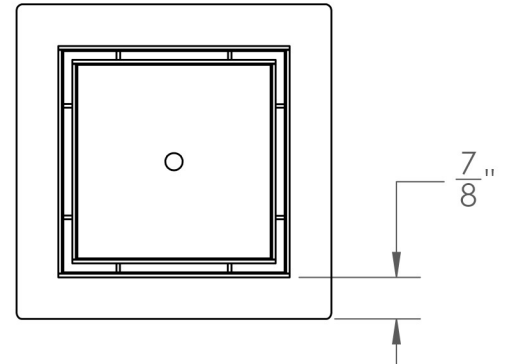

# TLSR 5 Specifications

- (a) TS 5 - Tile Insert Tray
- (b) HB 65 - Hair Basket
- (c) SLR 52 - 2" Square Bonded Flange for 3/8" Tile

**Finishes Available:**

- Satin Stainless (SS)
- Polished Stainless (PS)
- Oil Rubbed Bronze (ORB)
- Satin Bronze (SB)
- Matte Black (BK)
- Satin Champagne (SC)
- Polished Gold (PG)
- Polished Brass (PB)
- Gunmetal (GM)
- Matte White (MW)

**Components:**

**TLSR 5**

5" x 5" Tile Drain Strainer with 2" No Hub Outlet.

**Kit Includes:**

- (4-7/8" L x 4-7/8" W x 1-7/16" H) - Strainer
- 1 - T S 5 - 5" x 5" Stainless Steel Tile Insert Tray
- 1 - SLR 52 - Stainless Steel 2" Throat
- 1 - HMK-C2-D Hair Maintenance Kit:
  - 1 - HB 65 Hair Basket
  - 1 - DKEY Lift Out Key