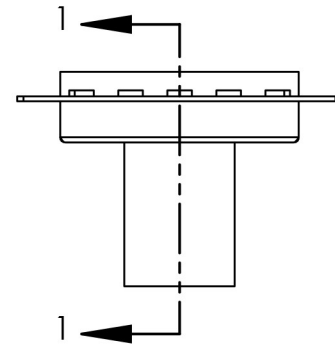

# TLSR 5 Specifications

- (a) TS 5 - Tile Insert Tray
- (b) HB 65 - Hair Basket
- (c) SLR 52 - 2" Square Bonded Flange for 3/8" Tile

**Finishes Available:**

- Satin Stainless (SS)
- Polished Stainless (PS)
- Oil Rubbed Bronze (ORB)
- Satin Bronze (SB)
- Matte Black (BK)
- Satin Champagne (SC)
- Polished Gold (PG)
- Polished Brass (PB)
- Gunmetal (GM)
- Matte White (MW)

**Components:**

**TLSR 5**

5" x 5" Tile Drain Strainer with 2" No Hub Outlet.

**Kit Includes:**

- (4-7/8" L x 4-7/8" W x 1-7/16" H) - Strainer
- 1 - T S 5 - 5" x 5" Stainless Steel Tile Insert Tray
- 1 - SLR 52 - Stainless Steel 2" Throat
- 1 - HMK-C2-D Hair Maintenance Kit:
  - 1 - HB 65 Hair Basket
  - 1 - DKEY Lift Out Key