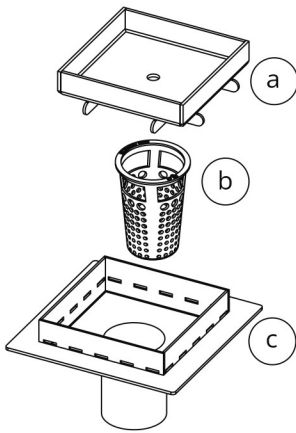

# TLSR 5 Specifications

- (a) TS 5 - Tile Insert Tray
- (b) HB 65 - Hair Basket
- (c) SLR 52 - 2" Square Bonded Flange for 3/8" Tile

**Finishes Available:**

- Satin Stainless (SS)
- Polished Stainless (PS)
- Oil Rubbed Bronze (ORB)
- Satin Bronze (SB)
- Matte Black (BK)
- Satin Champagne (SC)
- Polished Gold (PG)
- Polished Brass (PB)
- Gunmetal (GM)
- Matte White (MW)

**Components:**

**TLSR 5**

5" x 5" Tile Drain Strainer with 2" No Hub Outlet.

**Kit Includes:**

- (4-7/8" L x 4-7/8" W x 1-7/16" H) - Strainer
- 1 - T S 5 - 5" x 5" Stainless Steel Tile Insert Tray
- 1 - SLR 52 - Stainless Steel 2" Throat
- 1 - HMK-C2-D Hair Maintenance Kit:
  - 1 - HB 65 Hair Basket
  - 1 - DKEY Lift Out Key