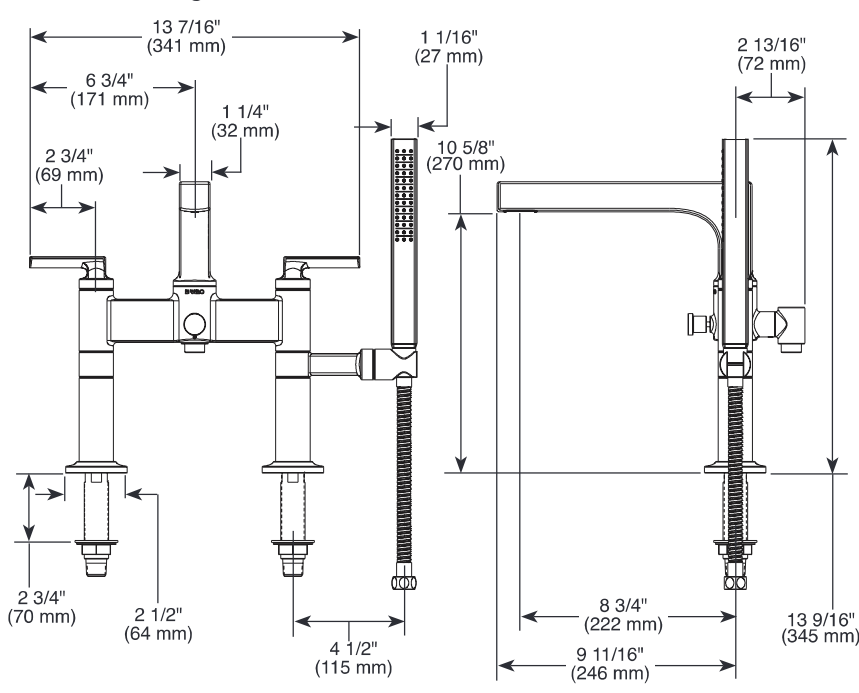

Deck Mount Configuration

▲ Designate Proper Finish Suffix

STANDARD SPECIFICATIONS:

- Solid brass construction
- Indexing handshower holder with full rotation
- 60"-82" stretchable finished metal hose
- High flow ceramic control valves
- Available in lever, knob and cross handles
- Certified dual check valves in handshower, 1.75 gpm @ 80 psi, 6.6 L/min @ 550 kPa
- Spout flow up to 10 gpm @ 60 psi, 37.8 L/min @ 410 kPa
- Auto resetting diverter
- Dual column design on 8" center-to-center
- Drain not included
- Insulated floor risers to control surface condensation and heat
- Requires mounting hardware:
  - T71764▲ wall mount unions
  - T71765▲ deck mount risers
  - T71766▲ floor mount risers
- Floor mount configuration requires rough-in to complete installation:
  - R70200-WS with integrated stops
  - R70200 without stops, provides maximum flow
- Optional accessory kit 695506

WARRANTY

- Parts and Finish - Lifetime limited warranty; or for commercial purchasers, 10 years for multi-family residential (apartments and condominiums) and 5 years for all other commercial uses, in each case from the date of purchase.
- Electronic Parts and Batteries (if applicable) - 5 years from the date of purchase; or for commercial purchasers, 1 year from the date of purchase. No warranty is provided on batteries.

WARNING: Risk of personal injury. Do not use the tub filler as a grab bar or support bar. Install this product according to the installation guide.

COMPLIES WITH:

- ASME A112.18.1 / CSA B125.1
- ♿ Indicates compliance to ICC/ANSI A117.1 - Valve control only
- EPA WaterSense - Applies to T70306▲, T70307▲, and T70308▲ only

Brizo Kitchen & Bath Company reserves the right (1) to make changes in specifications and materials, and (2) to change or discontinue models, both without notice or obligation. Dimensions are for reference only. See current full-line price book or www.brizo.com for finish options and product availability.

BSP-B-T70306 Rev. B

Brizo Kitchen & Bath Company

55 E. 111th Street, Indianapolis, Indiana 46280
350 South Edgeware Road, St. Thomas, ON N5P 4L1
© 2020 Brizo Kitchen & Bath Company