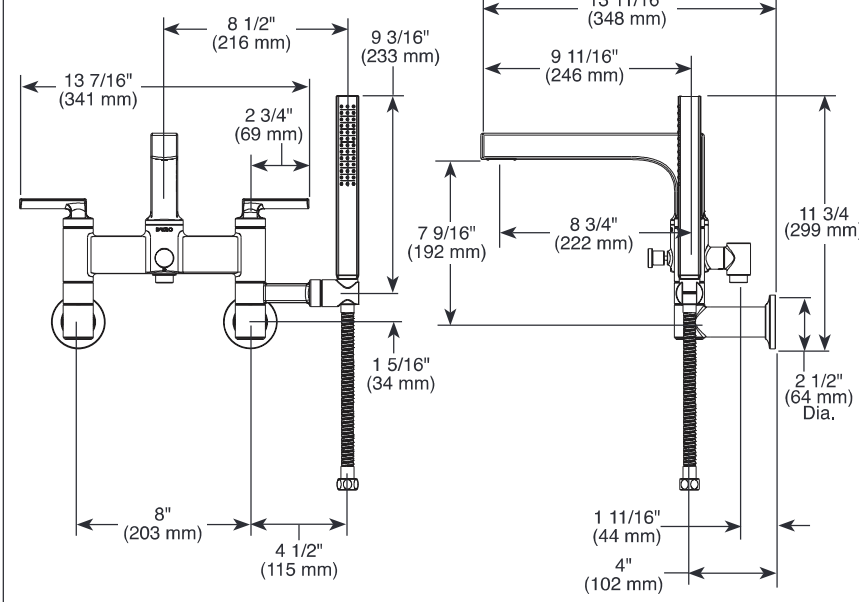

## TWO HANDLE WALL, DECK, AND FLOOR MOUNT TUB FILLER

- Kintsu™ Collection
- Wall, Deck or Floor Mount

Submitted Model No.: \_\_\_\_\_

Specific Features: \_\_\_\_\_

### Wall Mount Configuration

### STANDARD SPECIFICATIONS:

- Solid brass construction
- Indexing handshower holder with full rotation
- 60"-82" stretchable finished metal hose
- High flow ceramic control valves
- Available in lever, knob and cross handles
- Certified dual check valves in handshower, 1.75 gpm @ 80 psi, 6.6 L/min @ 550 kPa
- Spout flow up to 10 gpm @ 60 psi, 37.8 L/min @ 410 kPa
- Auto resetting diverter
- Dual column design on 8" center-to-center
- Drain not included
- Insulated floor risers to control surface condensation and heat
- Requires mounting hardware:
  - T71764▲ wall mount unions
  - T71765▲ deck mount risers
  - T71766▲ floor mount risers
- Floor mount configuration requires rough-in to complete installation:
  - R70200-WS with integrated stops
  - R70200 without stops, provides maximum flow
- Optional accessory kit 695506