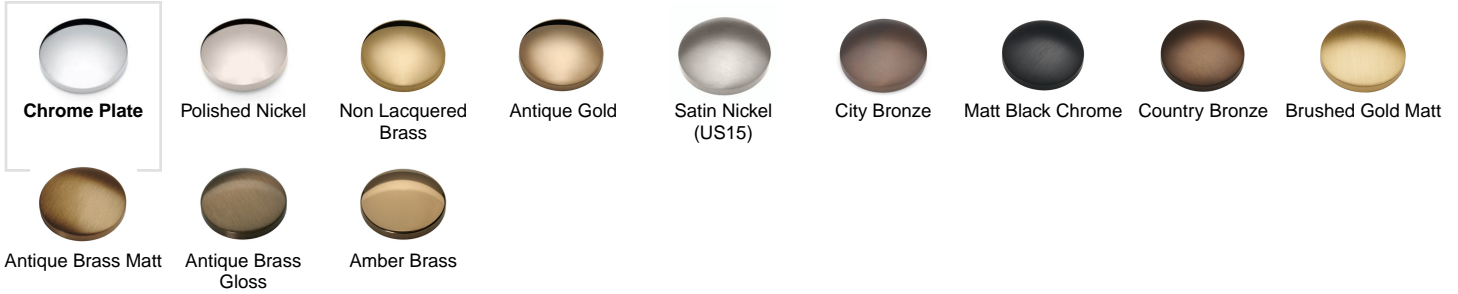

SAMUEL HEATH

Product Number: T2070A-KIT-CP

Description: Slider rail kit

Finishes Available

Specification Drawing

UK Customer Service
Leopold Street
Birmingham
B12 0UJ
Tel: +44 121 766 4200
Email: info@samuel-heath.com