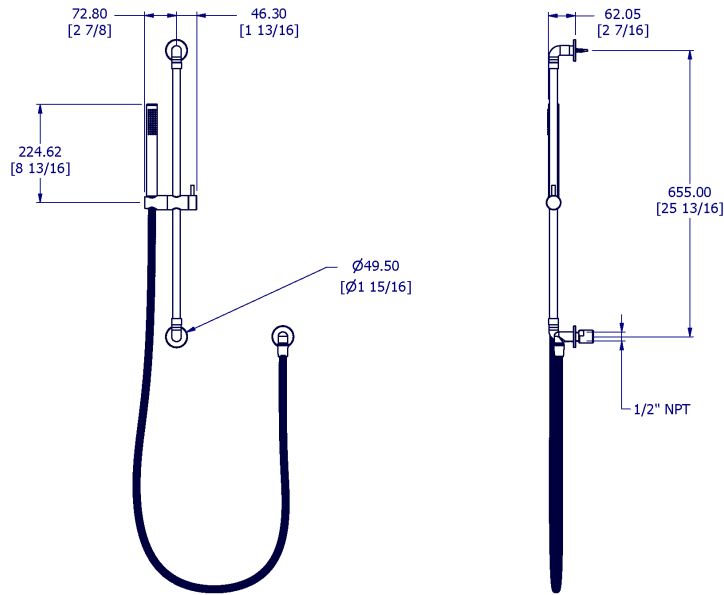

SAMUEL HEATH

Product Number: T2070A-KIT-CP

Description: Slider rail kit

Finishes Available

Specification Drawing

UK Customer Service
Leopold Street
Birmingham
B12 0UJ
Tel: +44 121 766 4200
Email: info@samuel-heath.com