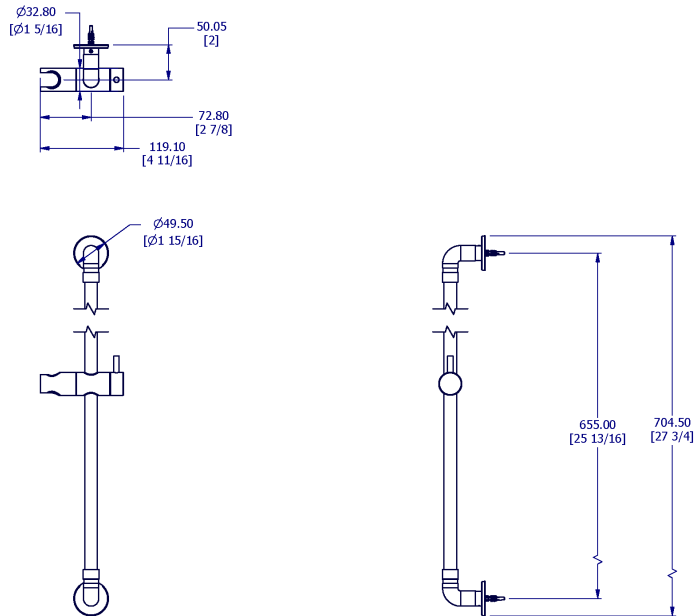

SAMUEL HEATH

Product Number: T2070-CP

Description: Slider rail

Finishes Available

Specification Drawing

UK Customer Service

Leopold Street
Birmingham
B12 0UJ
Tel: +44 121 766 4200
Email: info@samuel-heath.com