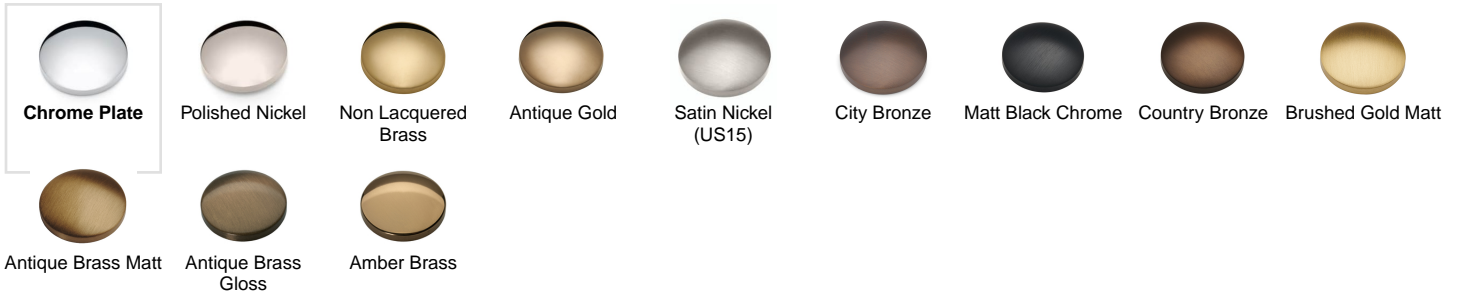

SAMUEL HEATH

Product Number: T2070-CP

Description: Slider rail

Finishes Available

Specification Drawing

UK Customer Service

Leopold Street
Birmingham
B12 0UJ
Tel: +44 121 766 4200
Email: info@samuel-heath.com