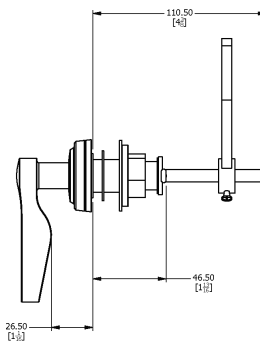

# SAMUEL HEATH

**Product Number:** T1077-LA

**Description:** Cistern lever

## Specification Drawing