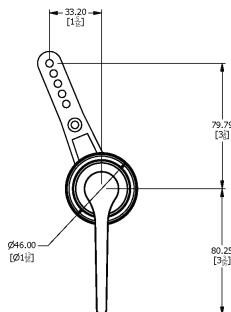

# SAMUEL HEATH

**Product Number:** T1077-LA

**Description:** Cistern lever

## Control Options Available

## Specification Drawing