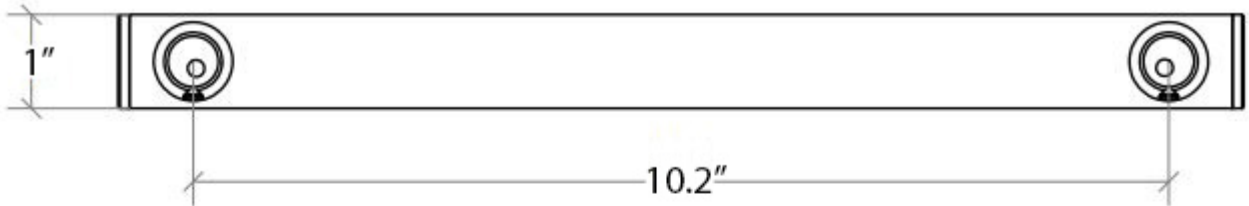

Skuara 52843.29

Features

- Bathroom Shelf
- Polished Chrome Finish
- Solid Brass Base
- Premium Metal Construction for Durability and Reliability
- Installation Hardware Included
- Designer Collection
- Italian Design

SKU# | Option:

- Skuara 52843.29 | Polished Chrome

Finishes:

Polished Chrome

* WS Bath Collections reserves the right to revise dimensions or information on this sheet without notice

Collection Skuara	Model Skuara 52843.29	Dimensions Metric <i>1 inch = 2.54 cm</i> <i>1 inch = 25.4 mm</i>	 1051 Lea Drive - Collegeville, PA 19426 Tel. 215 513 9400 - Fax 610 831 0215 www.ws bathcollections.com - info@ws bathcollections.com
-----------------------------	-----------------------------------	--	---

Collection
Skudara

Model |
Skudara 52843.29

Dimensions Metric

1 inch = 2.54 cm
1 inch = 25.4 mm

WS[®]
BATH
COLLECTIONS

1051 Lea Drive - Collegeville, PA 19426
Tel. 215 513 9400 - Fax 610 831 0215

www.ws bathcollections.com - info@ws bathcollections.com