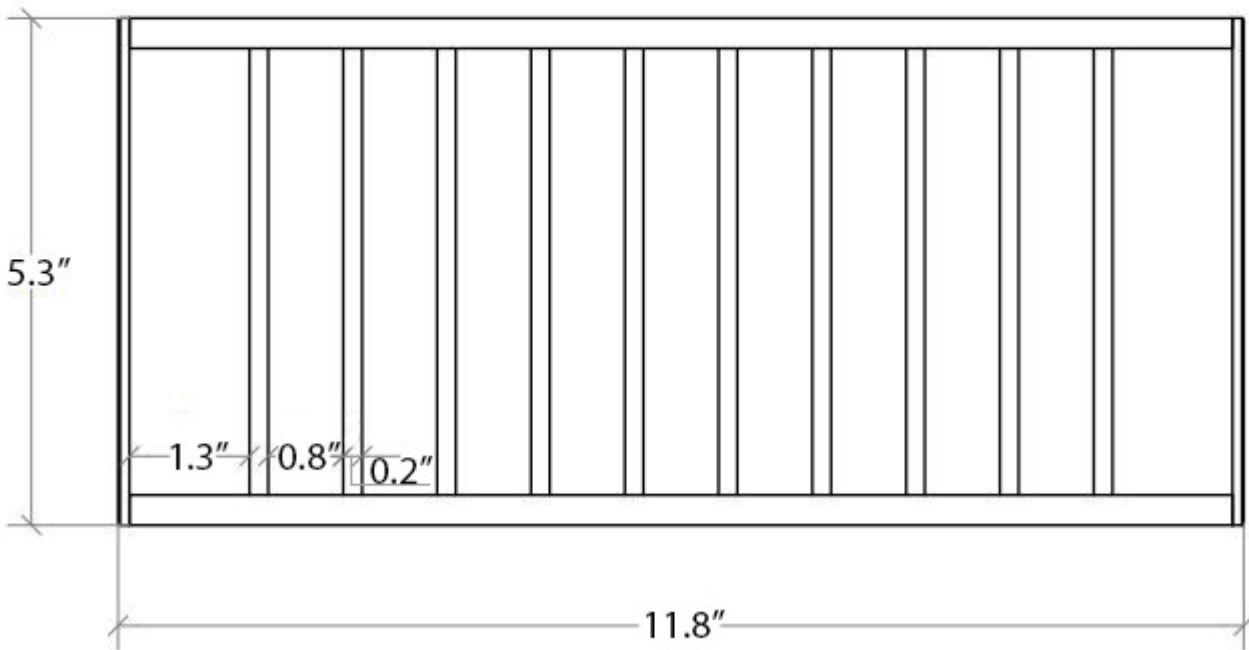

Skuara 52843.29

Features

- Bathroom Shelf
- Polished Chrome Finish
- Solid Brass Base
- Premium Metal Construction for Durability and Reliability
- Installation Hardware Included
- Designer Collection
- Italian Design

SKU# | Option:

- Skuara 52843.29 | Polished Chrome

Finishes:

Polished Chrome

* WS Bath Collections reserves the right to revise dimensions or information on this sheet without notice

Collection Skuara	Model Skuara 52843.29	Dimensions Metric <i>1 inch = 2.54 cm</i> <i>1 inch = 25.4 mm</i>	 1051 Lea Drive - Collegeville, PA 19426 Tel. 215 513 9400 - Fax 610 831 0215 www.ws bathcollections.com - info@ws bathcollections.com
-----------------------------	-----------------------------------	--	---

Collection
Skudara

Model |
Skudara 52843.29

Dimensions Metric

1 inch = 2.54 cm
1 inch = 25.4 mm

WS[®]
BATH
COLLECTIONS

1051 Lea Drive - Collegeville, PA 19426
Tel. 215 513 9400 - Fax 610 831 0215

www.ws bathcollections.com - info@ws bathcollections.com