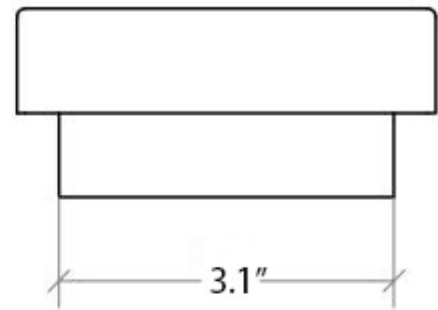

SKU# | Option:

- Skuara 52802.29 | Polished Chrome
- Skuara 52802.09 | Ceramic White

Finishes:

-  Polished Chrome
-  Ceramic White

Related Items:

- Skuara 52812.29 | Towel Bar and Accessories Holder
- Skuara 52813.29 | Towel Bar and Accessories Holder
- Skuara 52814.29 | Towel Bar and Accessories Holder
- Skuara 52815.29 | Towel Bar and Accessories Holder
- Skuara 52816.29 | Towel Bar and Accessories Holder
- Skuara 52818.29 | Towel Bar and Accessories Holder

* WS Bath Collections reserves the right to revise dimensions or information on this sheet without notice

Collection Skuara	Model Skuara 52802	Dimensions Metric <i>1 inch = 2.54 cm</i> <i>1 inch = 25.4 mm</i>	 1051 Lea Drive - Collegeville, PA 19426 Tel. 215 513 9400 - Fax 610 831 0215 www.ws bathcollections.com - info@ws bathcollections.com
-----------------------------	--------------------------------	---	---

Collection
Skudara

Model |
Skudara 52802

Dimensions Metric
1 inch = 2.54 cm
1 inch = 25.4 mm

WS[®]
BATH
COLLECTIONS

1051 Lea Drive - Collegeville, PA 19426
Tel. 215 513 9400 - Fax 610 831 0215
www.ws bathcollections.com - info@ws bathcollections.com