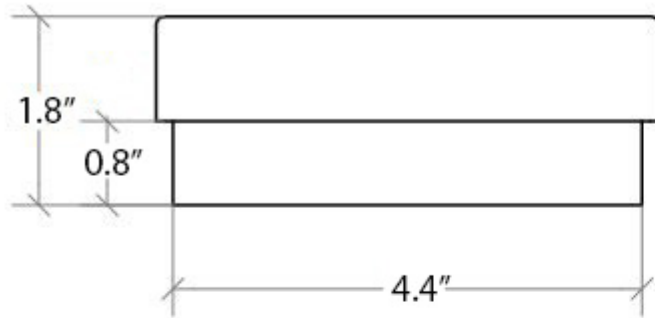

SKU# | Option:

- Skuara 52802.29 | Polished Chrome
- Skuara 52802.09 | Ceramic White

Finishes:

-  Polished Chrome
-  Ceramic White

Related Items:

- Skuara 52812.29 | Towel Bar and Accessories Holder
- Skuara 52813.29 | Towel Bar and Accessories Holder
- Skuara 52814.29 | Towel Bar and Accessories Holder
- Skuara 52815.29 | Towel Bar and Accessories Holder
- Skuara 52816.29 | Towel Bar and Accessories Holder
- Skuara 52818.29 | Towel Bar and Accessories Holder

* WS Bath Collections reserves the right to revise dimensions or information on this sheet without notice

Collection Skuara	Model Skuara 52802	Dimensions Metric <i>1 inch = 2.54 cm</i> <i>1 inch = 25.4 mm</i>	 1051 Lea Drive - Collegeville, PA 19426 Tel. 215 513 9400 - Fax 610 831 0215 www.ws bathcollections.com - info@ws bathcollections.com
-----------------------------	--------------------------------	---	---

Collection
Skudara

Model |
Skudara 52802

Dimensions Metric
1 inch = 2.54 cm
1 inch = 25.4 mm

WS[®]
BATH
COLLECTIONS

1051 Lea Drive - Collegeville, PA 19426
Tel. 215 513 9400 - Fax 610 831 0215
www.ws bathcollections.com - info@ws bathcollections.com