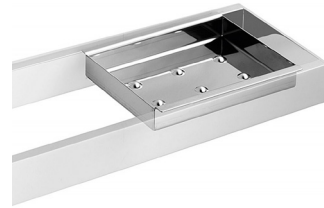

Skuara 52802

Features

- Soap Dish
- Available in 2 Finishes: Polished Chrome and Ceramic White
- Solid Brass Base
- Premium Metal Construction for Durability and Reliability
- Installation Hardware Included
- Designer Collection
- Italian Design

SKU# | Option:

- Skuara 52802.29 | Polished Chrome
- Skuara 52802.09 | Ceramic White

Finishes:

-  Polished Chrome
-  Ceramic White

Related Items:

- Skuara 52812.29 | Towel Bar and Accessories Holder
- Skuara 52813.29 | Towel Bar and Accessories Holder
- Skuara 52814.29 | Towel Bar and Accessories Holder
- Skuara 52815.29 | Towel Bar and Accessories Holder
- Skuara 52816.29 | Towel Bar and Accessories Holder
- Skuara 52818.29 | Towel Bar and Accessories Holder

* WS Bath Collections reserves the right to revise dimensions or information on this sheet without notice

Collection Skuara	Model Skuara 52802	Dimensions Metric <i>1 inch = 2.54 cm</i> <i>1 inch = 25.4 mm</i>	 1051 Lea Drive - Collegeville, PA 19426 Tel. 215 513 9400 - Fax 610 831 0215 www.ws bathcollections.com - info@ws bathcollections.com
-----------------------------	--------------------------------	---	---

Collection
Skudara

Model |
Skudara 52802

Dimensions Metric
1 inch = 2.54 cm
1 inch = 25.4 mm

WS[®]
BATH
COLLECTIONS

1051 Lea Drive - Collegeville, PA 19426
Tel. 215 513 9400 - Fax 610 831 0215
www.ws bathcollections.com - info@ws bathcollections.com