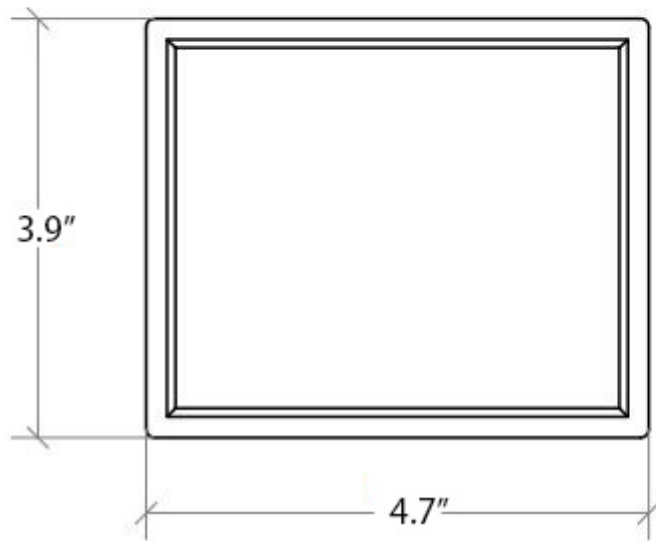

SKU# | Option:

- Skuara 52802.29 | Polished Chrome
- Skuara 52802.09 | Ceramic White

Finishes:

-  Polished Chrome
-  Ceramic White

Related Items:

- Skuara 52812.29 | Towel Bar and Accessories Holder
- Skuara 52813.29 | Towel Bar and Accessories Holder
- Skuara 52814.29 | Towel Bar and Accessories Holder
- Skuara 52815.29 | Towel Bar and Accessories Holder
- Skuara 52816.29 | Towel Bar and Accessories Holder
- Skuara 52818.29 | Towel Bar and Accessories Holder

* WS Bath Collections reserves the right to revise dimensions or information on this sheet without notice

Collection Skuara	Model Skuara 52802	Dimensions Metric <i>1 inch = 2.54 cm</i> <i>1 inch = 25.4 mm</i>	 1051 Lea Drive - Collegeville, PA 19426 Tel. 215 513 9400 - Fax 610 831 0215 www.ws bathcollections.com - info@ws bathcollections.com
-----------------------------	--------------------------------	---	---

Collection
Skudara

Model |
Skudara 52802

Dimensions Metric
1 inch = 2.54 cm
1 inch = 25.4 mm

WS[®]
BATH
COLLECTIONS

1051 Lea Drive - Collegeville, PA 19426
Tel. 215 513 9400 - Fax 610 831 0215
www.ws bathcollections.com - info@ws bathcollections.com