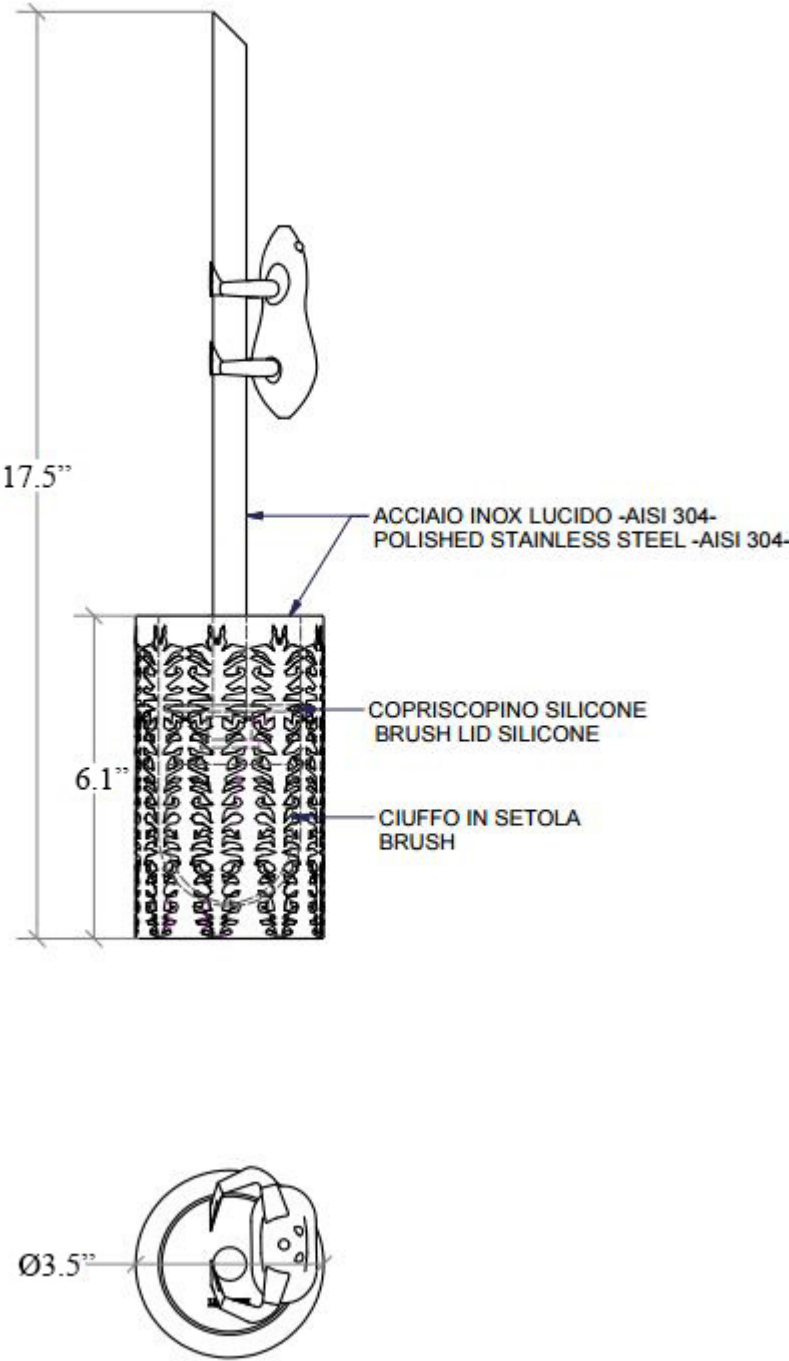

Dimensions Metric

1 inch = 2.54 cm

1 inch = 25.4 mm

 **WS[®]**
BATH
COLLECTIONS

1051 Lea Drive - Collegeville, PA 19426
Tel. 215 513 9400 - Fax 610 831 0215

www.ws bathcollections.com - info@ws bathcollections.com

* WS Bath Collections reserves the right to revise dimensions or information on this sheet without notice

<p>Collection Skoati</p>	<p>Model Skoati 5016</p>	<p>Dimensions Metric <i>1 inch = 2.54 cm</i> <i>1 inch = 25.4 mm</i></p>	<p>WS[®] BATH COLLECTIONS 1051 Lea Drive - Collegeville, PA 19426 Tel. 215 513 9400 - Fax 610 831 0215 www.ws bathcollections.com - info@ws bathcollections.com</p>
---------------------------------------	---------------------------------------	--	--